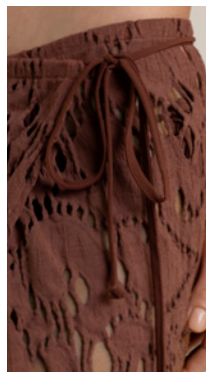

XS - S - M - L - XL

\$

96% POLIAMIDA 4% ELASTANO
96% POLYAMIDE 4% ELASTANE

F99T FALDA PAREO CON TEXTURA
PAREO SKIRT IN TEXTURED FABRIC

XS - S - M - L - XL

\$

F98T FALDA PAREO CON TEXTURA
PAREO SKIRT IN TEXTURED FABRIC