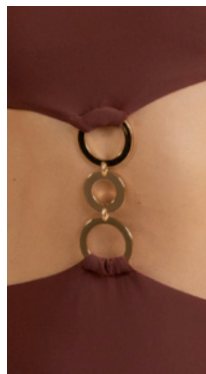

A35A PANTALÓN AMPLIO CON CINTURA AJUSTABLE / WIDE PANTS WITH ADJUSTABLE WAIST STRAP \$

E12T ENTERO UN HOMBRO CON ARGOLLAS DORADAS
ONE-SHOULDER ONE PIECE WITH GOLDEN RING DETAIL

XS - S - M - L - XL

\$

E13T ENTERO TRIKINI CON ARGOLLAS DORADAS
CUT OUT ONE PIECE WITH GOLDEN RING DETAIL