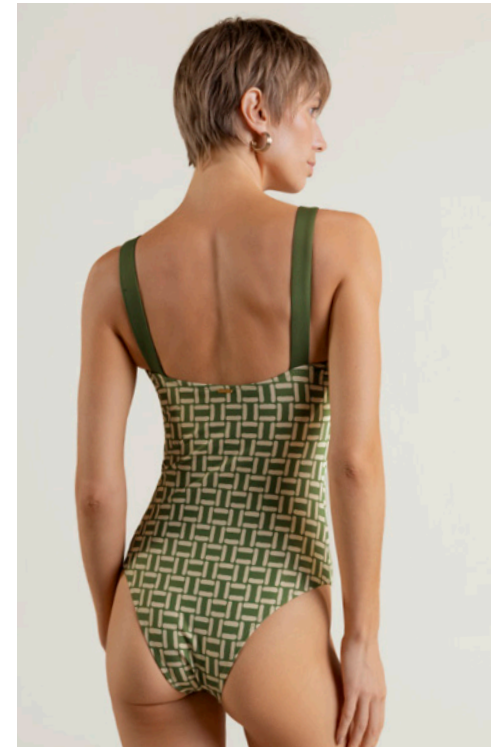

E240 ENTERO ESCOTE RECTO CON ARGOLLAS DORADAS
STRAIGHT ONE PIECE WITH GOLDEN RING DETAIL

XS - S - M - L - XL

$