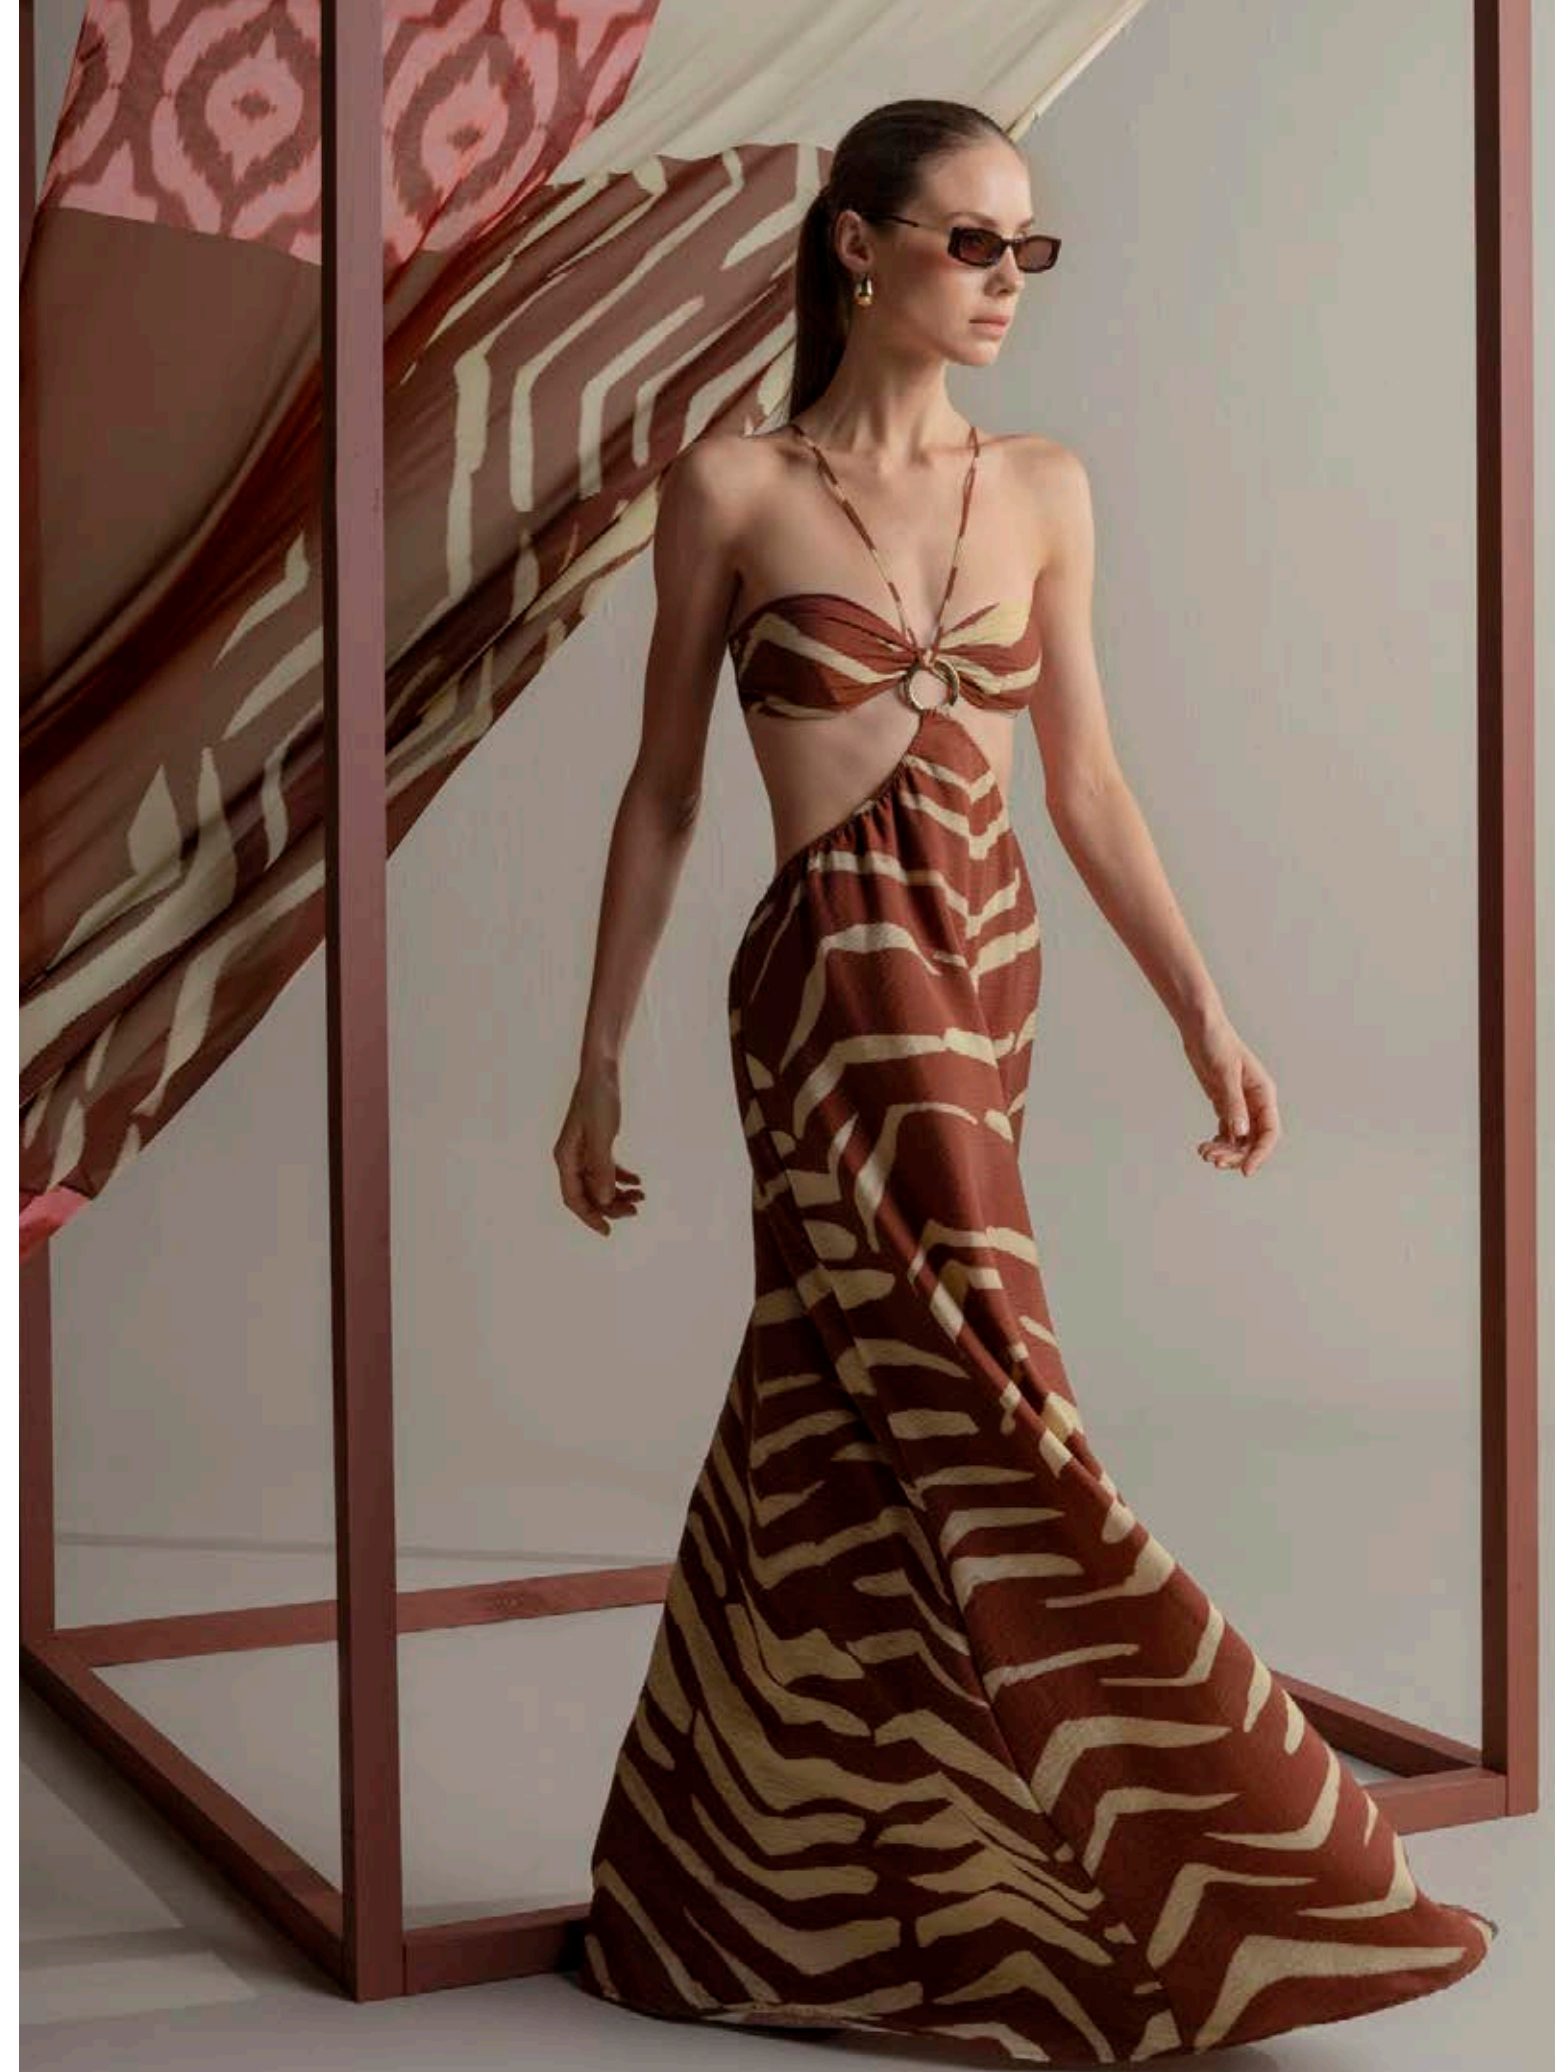

85% VISCOZA 15% POLIAMIDA
85% VISCOSE 15% POLYAMIDE

XS - S - M - L - XL

$

XS - S - M - L - XL

$