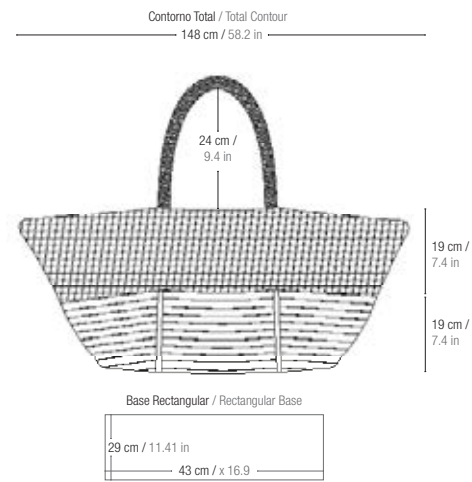

IMPORTANTE: Este es un producto hecho 100% a mano, por lo tanto pueden tener ligeras variaciones de color y medidas.

IMPORTANT: As this is a 100% handmade product, there might be slight variations of color and measurements

S34B BOLSITO TEJIDO A MANO
HANDMADE TOTE BAG
100% FIBRA NATURAL DE FIQUE
100% NATURAL FIQUE FIBER $

S250 BANDANA (133 X 10 CM)
BANDANA
85% VISCOZA 15% POLIAMIDA
85% VISCOSE 15% POLYAMIDE $

IMPORTANTE: Este es un producto hecho 100% a mano, por lo tanto pueden tener ligeras variaciones de color y medidas.

IMPORTANT: As this is a 100% handmade product, there might be slight variations of color and measurements

S32N BOLSITO TEJIDO A MANO
HANDMADE TOTE BAG
100% FIBRA NATURAL DE FIQUE
100% NATURAL FIQUE FIBER $

S260 BANDANA (133 X 10 CM)
BANDANA
100% POLIÉSTER
100% POLYESTER $

MONTURA: 100% ACETATO - LENTES: PROTECCIÓN UV 400 - PAÑO: 80% PE 20% E - ESTUCHE: 100% CUERO
FRAME: 100% ACETATE - LENSES: UV PROTECTION 400 - CLOTH: 80% PE 20% E - CASE: 100% LEATHER

S35V GAFAS CON MONTURA COLOR VERDE, LENTES CAFÉ CON PROTECCIÓN UV
SUNGLASSES WITH GREEN FRAME, BROWN LENSES WITH UV PROTECTION TALLA ÚNICA/ ONE SIZE $

S35C GAFAS CON MONTURA COLOR CAFÉ, LENTES CAFÉ CON PROTECCIÓN UV
SUNGLASSES WITH BROWN FRAME, BROWN LENSES WITH UV PROTECTION TALLA ÚNICA/ ONE SIZE $