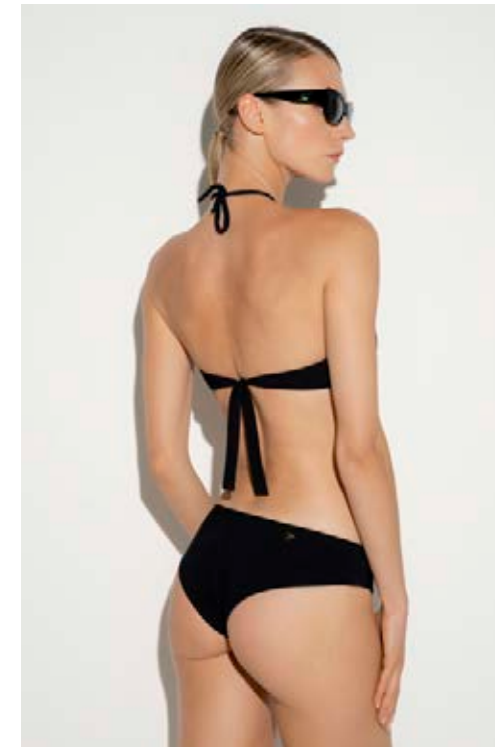

B01052 TOP BIKINI BANDEAU
BANDEAU BIKINI TOP
P01052 PANTY CACHETERO
HIPSTER BIKINI BOTTOM
78% PA 22% E - FORRO: 89% PE - 11% E - COPA: 100% PU
78% PA 22% E - LINING: 89% PE - 11% E - PAD: 100% PU

XS - S - M - L - XL

$

$