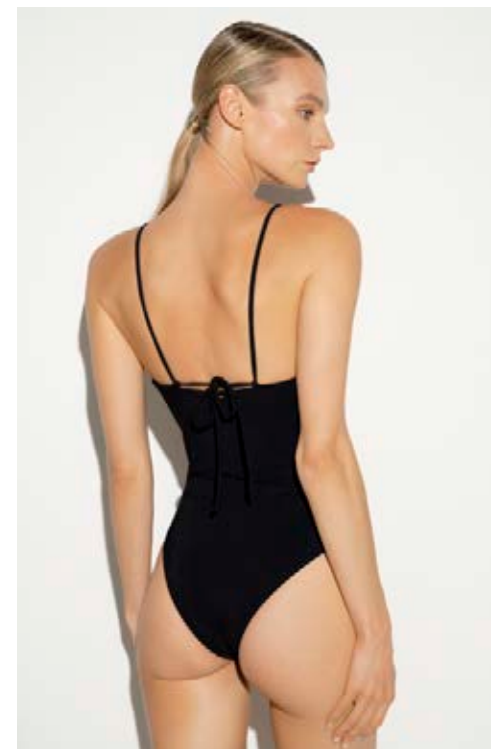

E40013 ENTERO BANDEAU CON COPA RETRO
PADDED RETRO ONE PIECE

XS - S - M - L - XL

$