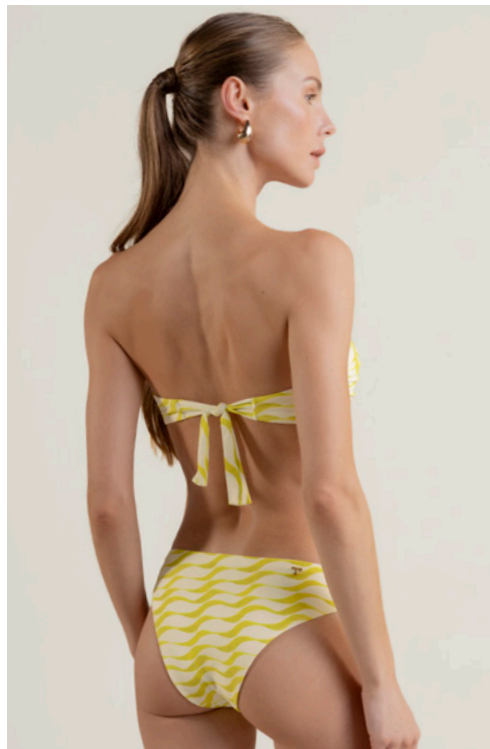

B310 TOP BANDEAU ENTORCHADO
TWISTED BANDEAU TOP XS - S - M - L - XL $

P310 PANTY CLÁSICO
CLASSIC BIKINI BOTTOM $

G310 PANTY GRANDE
WIDE BIKINI BOTTOM $