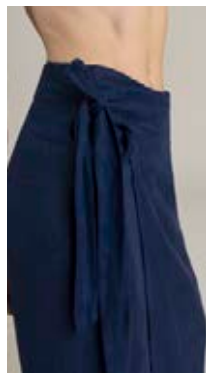

XS - S - M - L - XL

\$

A36A COVER UP CORTO ABIERTO EN GASA DE LINO
SHORT OPEN FRONT COVER UP IN LINEN GAUZE
100% LINO
100% LINEN

XS - S - M - L - XL

\$

S60A BUFANDA / ONE SIZE (178 X 45 CM) \$

F06A FALDA PAREO LARGA EN GASA DE LINO / PAREO LONG SKIRT IN LINEN GAUZE XS - S - M - L - XL \$