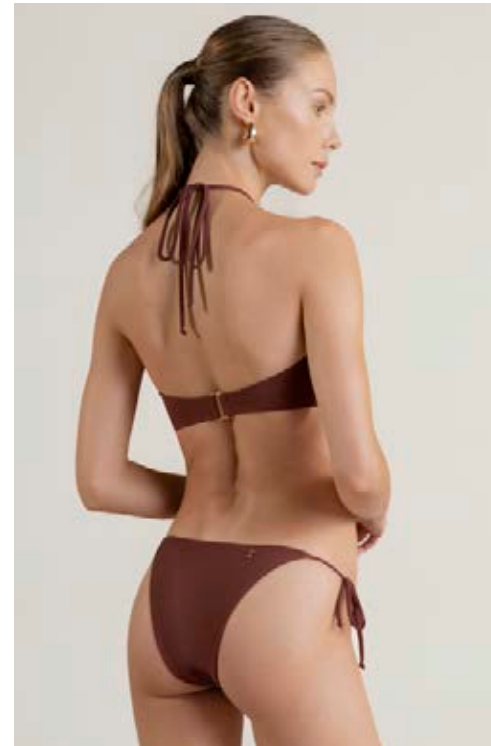

B12T TOP BANDEAU CON ARGOLLAS DORADAS EN CENTRO Y TIRAS FIJAS
BANDEAU TOP WITH GOLDEN RING DETAIL AND STRAPS

XS - S - M - L - XL

$

$

$