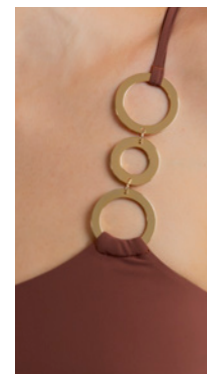

B13T TOP UN HOMBRO CON ARGOLLAS DORADAS
ONE-SHOULDER TOP WITH GOLDEN RING DETAIL

XS - S - M - L - XL

$

P13T PANTY CLÁSICO
CLASSIC BIKINI BOTTOM

$

G13T PANTY GRANDE
WIDE BIKINI BOTTOM

$

G13T PANTY GRANDE / WIDE BIKINI BOTTOM