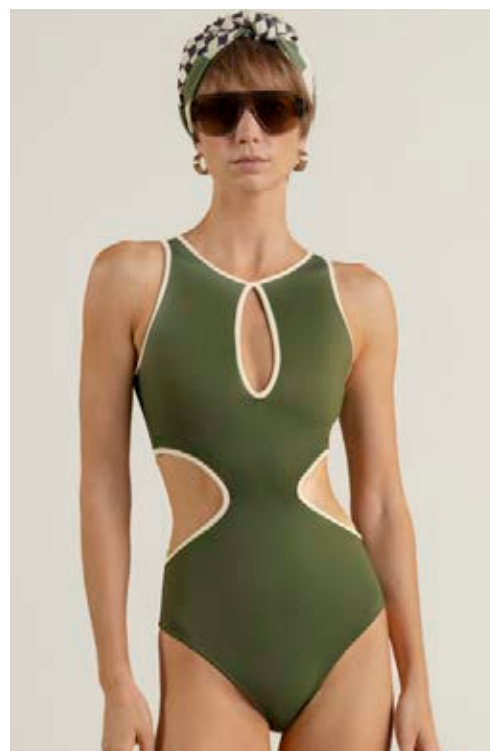

E22V ENTERO TRIKINI CON SEGOS EN CONTRASTE
CUT OUT ONE PIECE WITH CONTRAST TRIM XS - S - M - L - XL $