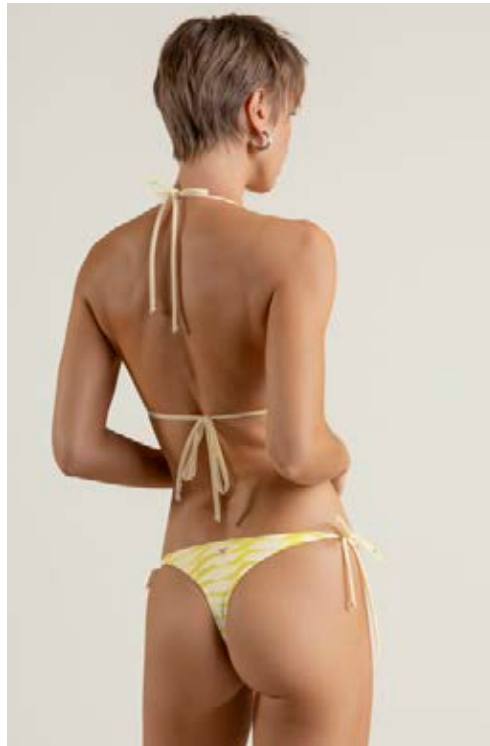

B300 TOP TRIÁNGULO PEQUEÑO CON CADENAS DORADAS Y TIRAS EN CONTRASTE
SMALL TRIANGLE TOP WITH GOLDEN DETAIL AND CONTRAST STRAPS XS - S - M - L - XL $

T300 PANTY TANGA CON AMARRES LATERALES Y TIRAS EN CONTRASTE
SIDE TIE THONG BIKINI BOTTOM WITH CONTRAST STRAPS $

P300 PANTY CLÁSICO CON AMARRES LATERALES Y TIRAS EN CONTRASTE
SIDE TIE CLASSIC BIKINI BOTTOM WITH CONTRAST STRAPS $