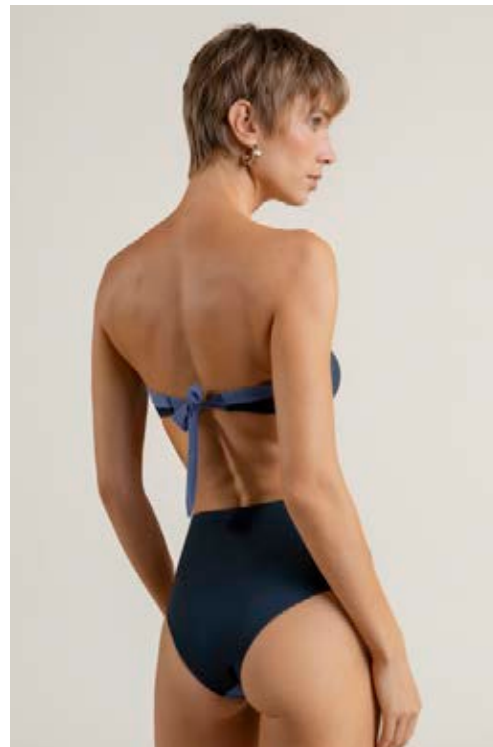

1. B190 TOP BANDEAU EN BLOQUES DE COLOR
   COLOR BLOCK BANDEAU TOP XS - S - M - L - XL $
2. C190 PANTY CULOTTE EN BLOQUES DE COLOR
   COLOR BLOCK HIGH WAIST BIKINI BOTTOM $
3. P190 PANTY CLÁSICO EN BLOQUES DE COLOR
   COLOR BLOCK CLASSIC BIKINI BOTTOM $
4. G190 PANTY GRANDE EN BLOQUES DE COLOR
   COLOR BLOCK WIDE BIKINI BOTTOM $