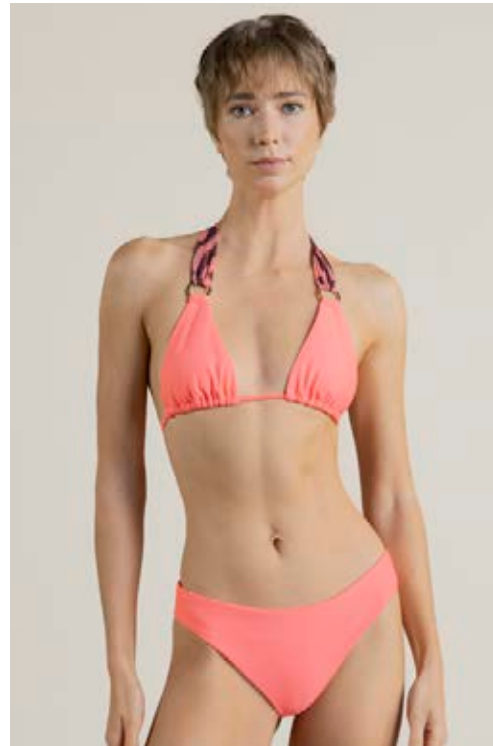

B15S TOP BANDEAU CON TEXTURA, ARGOLLA DORADA EN CENTRO Y TIRA EN CONTRASTE
BANDEAU TOP IN TEXTURE FABRIC WITH GOLDEN RING DETAIL AND CONTRAST STRAP
P15S PANTY CLÁSICO CON FAJÓN Y TEXTURA
CLASSIC BIKINI BOTTOM IN TEXTURE FABRIC WITH WIDE WAIST
G15S PANTY GRANDE CON FAJÓN Y TEXTURA
WIDE BIKINI BOTTOM IN TEXTURE FABRIC WITH WIDE WAIST

XS - S - M - L - XL $

$

$

E15S ENTERO UN HOMBRO CON TEXTURA, ARGOLLA DORADA Y BANDANA
ONE-SHOULDER ONE PIECE IN TEXTURE FABRIC WITH GOLDEN RING DETAIL AND BANDANA

XS - S - M - L - XL $

B14S TOP TRIÁNGULO MEDIANO CON TEXTURA, ARGOLLAS DORADAS Y TIRAS EN CONTRASTE
MID TRIANGLE BIKINI TOP IN TEXTURE FABRIC WITH GOLDEN RING DETAIL AND CONTRAST STRAPS
U14S PANTY PIERNA ALTA CON TEXTURA
HIGH LEG CUT BIKINI BOTTOM IN TEXTURE FABRIC

XS - S - M - L - XL $

$

87% PE RECICLADO 13% E - FORRO: 86% PE 14% E - COPA: 100% PU - TIRAS: 100% POLIÉSTER
87% RECYCLED PE 13% E - LINING: 86% PE 14% E - PAD: 100% PU - STRAPS: 100% POLYESTER

F040 FALDA PAREO CORTA CON CINTURA DE AMARRE Y BOTONES INTERNOS
PAREO SHORT SKIRT WITH WRAP WAIST DETAIL AND INNER BUTTONS
100% POLIÉSTER
100% POLYESTER

XS - S - M - L - XL $