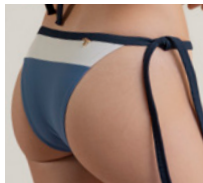

P180 PANTY CLÁSICO / CLASSIC BIKINI BOTTOM

1. B180 TOP TRIÁNGULO PEQUEÑO EN BLOQUES DE COLOR
   COLOR BLOCK SMALL TRIANGLE TOP XS - S - M - L - XL $
2. T180 PANTY TANGA CON AMARRES LATERALES EN BLOQUES DE COLOR
   COLOR BLOCK SIDE TIE THONG BIKINI BOTTOM $
3. P180 PANTY CLÁSICO CON AMARRES LATERALES EN BLOQUES DE COLOR
   COLOR BLOCK SIDE TIE CLASSIC BIKINI BOTTOM $