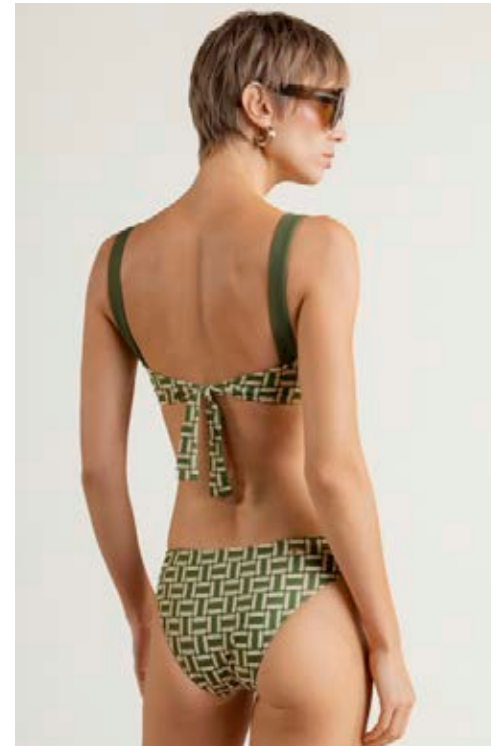

B250 TOP ESCOTE RECTO CON ARGOLLAS DORADAS
STRAIGHT BIKINI TOP WITH GOLDEN RING DETAIL
P250 PANTY CLÁSICO
CLASSIC BIKINI BOTTOM
G250 PANTY GRANDE
WIDE BIKINI BOTTOM

XS - S - M - L - XL

$
$
$