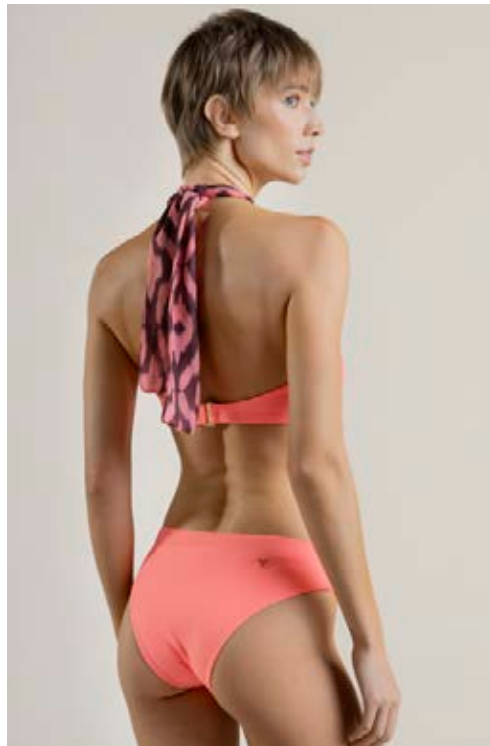

XS - S - M - L - XL

\$

F020 FALDA PAREO CON CINTURA DE AMARRE Y BOTONES INTERNOS
PAREO SKIRT WITH WRAP WAIST DETAIL AND INNER BUTTONS

XS - S - M - L - XL

\$

G15S PANTY GRANDE / WIDE BIKINI BOTTOM

B15S TOP BANDEAU CON TEXTURA, ARGOLLA DORADA EN CENTRO Y TIRA EN CONTRASTE
 BANDEAU TOP IN TEXTURE FABRIC WITH GOLDEN RING DETAIL AND CONTRAST STRAP
 P15S PANTY CLÁSICO CON FAJÓN Y TEXTURA
 CLASSIC BIKINI BOTTOM IN TEXTURE FABRIC WITH WIDE WAIST
 G15S PANTY GRANDE CON FAJÓN Y TEXTURA
 WIDE BIKINI BOTTOM IN TEXTURE FABRIC WITH WIDE WAIST