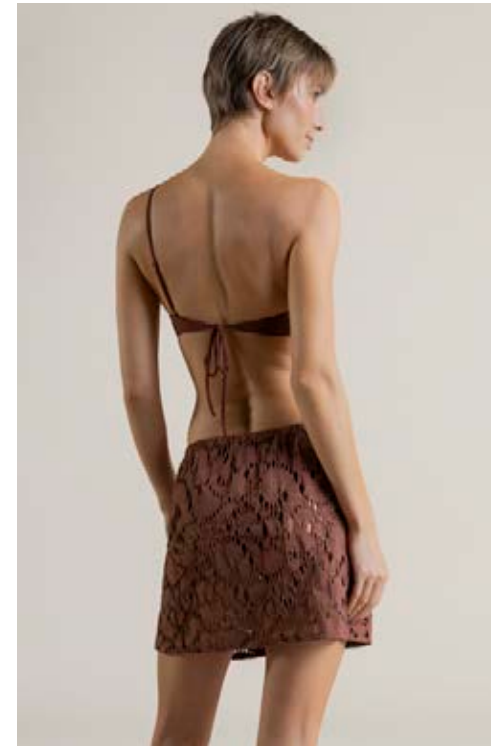

F99T FALDA PAREO CON TEXTURA
PAREO SKIRT IN TEXTURED FABRIC

XS - S - M - L - XL

$