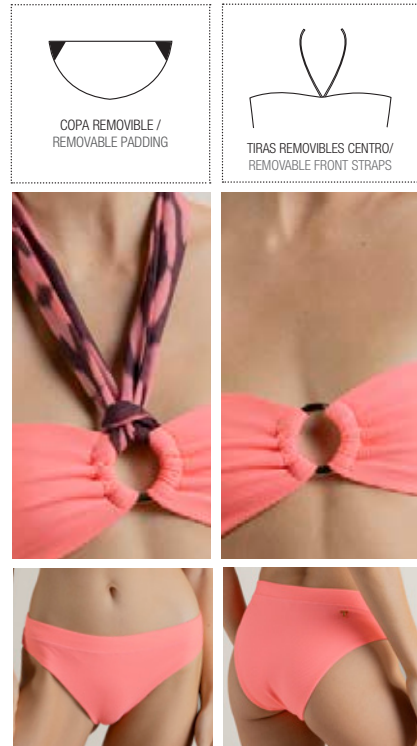

XS - S - M - L - XL

\$

F020 FALDA PAREO CON CINTURA DE AMARRE Y BOTONES INTERNOS
PAREO SKIRT WITH WRAP WAIST DETAIL AND INNER BUTTONS

XS - S - M - L - XL

\$

G15S PANTY GRANDE / WIDE BIKINI BOTTOM

B15S TOP BANDEAU CON TEXTURA, ARGOLLA DORADA EN CENTRO Y TIRA EN CONTRASTE
 BANDEAU TOP IN TEXTURE FABRIC WITH GOLDEN RING DETAIL AND CONTRAST STRAP
 P15S PANTY CLÁSICO CON FAJÓN Y TEXTURA
 CLASSIC BIKINI BOTTOM IN TEXTURE FABRIC WITH WIDE WAIST
 G15S PANTY GRANDE CON FAJÓN Y TEXTURA
 WIDE BIKINI BOTTOM IN TEXTURE FABRIC WITH WIDE WAIST