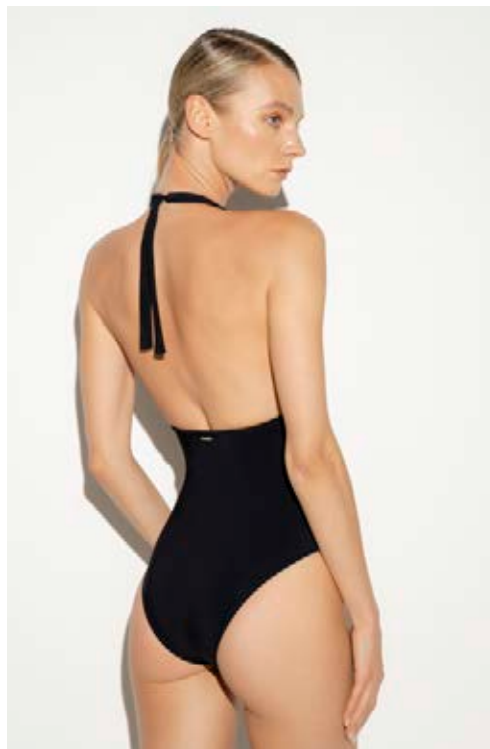

E99081 ENTERO HALTER ESCOTADO
DEEP V NECK HALTER ONE PIECE

S - M - L - XL

$