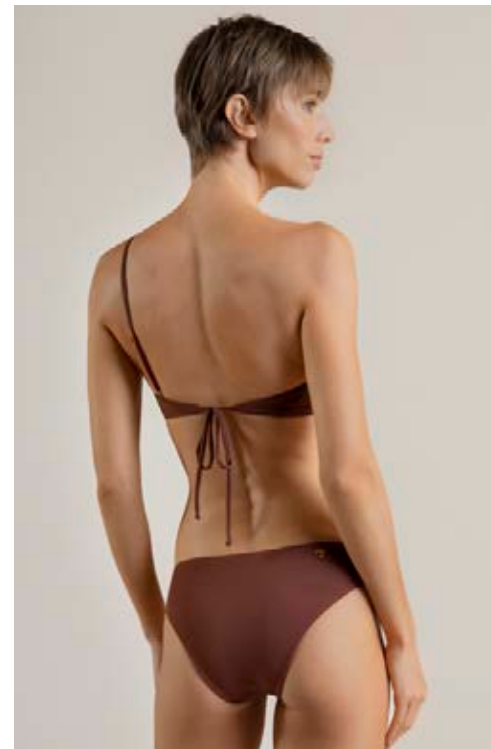

B13T TOP UN HOMBRO CON ARGOLLAS DORADAS
ONE-SHOULDER TOP WITH GOLDEN RING DETAIL

XS - S - M - L - XL

$

P13T PANTY CLÁSICO
CLASSIC BIKINI BOTTOM

$

G13T PANTY GRANDE
WIDE BIKINI BOTTOM

$