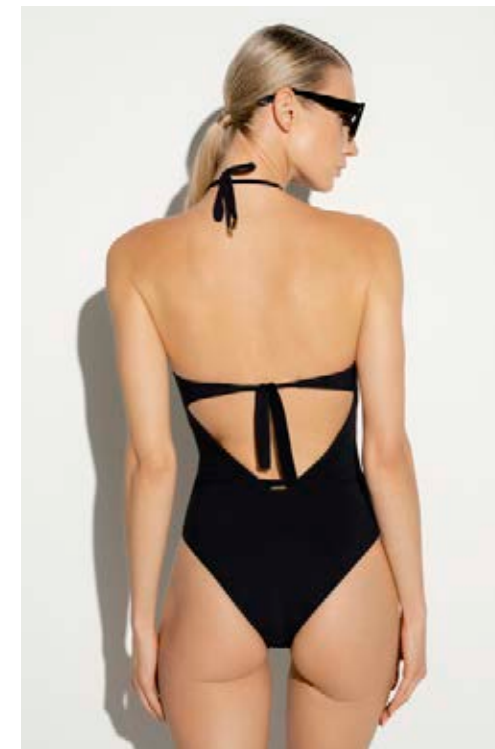

XS - S - M - L - XL

\$

Q74051 CAMISETA DEPORTIVA MANGA LARGA
LONG SLEEVE SPORTY T-SHIRT

XS - S - M - L - XL

\$

E26081 ENTERO CLÁSICO CON ARGOLLAS ORO
CLASSIC ONE PIECE WITH GOLDEN RINGS

S - M - L - XL

\$

Q28023 CAMISETA DEPORTIVA CUELLO ALTO MANGA LARGA
LONG SLEEVE SPORTY HIGH NECK T-SHIRT

XS - S - M - L - XL

\$

E01081 ENTERO BANDEAU CON DETALLE RECOGIDO
BANDEAU ONE PIECE WITH SHIRRED DETAIL

S - M - L - XL