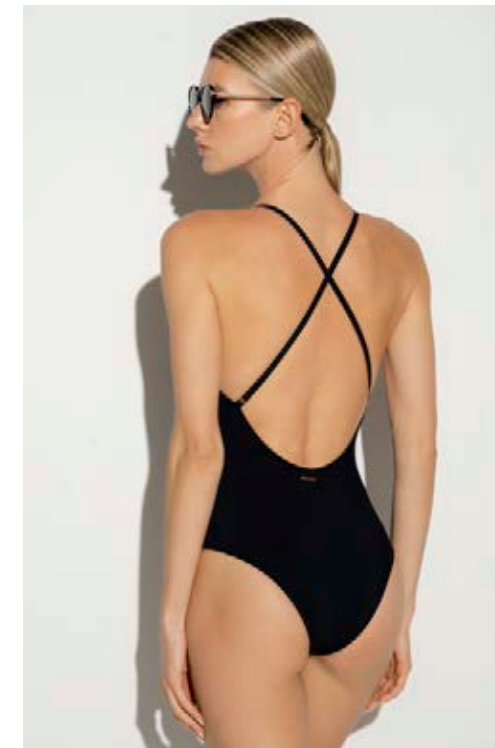

XS - S - M - L - XL

\$

Q74051 CAMISETA DEPORTIVA MANGA LARGA
LONG SLEEVE SPORTY T-SHIRT

XS - S - M - L - XL

\$

E26081 ENTERO CLÁSICO CON ARGOLLAS ORO
CLASSIC ONE PIECE WITH GOLDEN RINGS

S - M - L - XL

\$

Q28023 CAMISETA DEPORTIVA CUELLO ALTO MANGA LARGA
LONG SLEEVE SPORTY HIGH NECK T-SHIRT

XS - S - M - L - XL

\$

E01081 ENTERO BANDEAU CON DETALLE RECOGIDO
BANDEAU ONE PIECE WITH SHIRRED DETAIL

S - M - L - XL