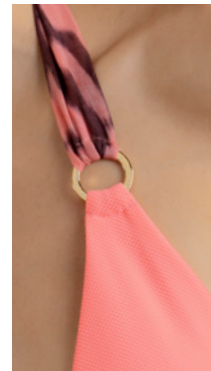

B15S TOP BANDEAU CON TEXTURA, ARGOLLA DORADA EN CENTRO Y TIRA EN CONTRASTE
BANDEAU TOP IN TEXTURE FABRIC WITH GOLDEN RING DETAIL AND CONTRAST STRAP
P15S PANTY CLÁSICO CON FAJÓN Y TEXTURA
CLASSIC BIKINI BOTTOM IN TEXTURE FABRIC WITH WIDE WAIST
G15S PANTY GRANDE CON FAJÓN Y TEXTURA
WIDE BIKINI BOTTOM IN TEXTURE FABRIC WITH WIDE WAIST

XS - S - M - L - XL $

$

$

E15S ENTERO UN HOMBRO CON TEXTURA, ARGOLLA DORADA Y BANDANA
ONE-SHOULDER ONE PIECE IN TEXTURE FABRIC WITH GOLDEN RING DETAIL AND BANDANA

XS - S - M - L - XL $

B14S TOP TRIÁNGULO MEDIANO CON TEXTURA, ARGOLLAS DORADAS Y TIRAS EN CONTRASTE
MID TRIANGLE BIKINI TOP IN TEXTURE FABRIC WITH GOLDEN RING DETAIL AND CONTRAST STRAPS
U14S PANTY PIERNA ALTA CON TEXTURA
HIGH LEG CUT BIKINI BOTTOM IN TEXTURE FABRIC

XS - S - M - L - XL $

$

87% PE RECICLADO 13% E - FORRO: 86% PE 14% E - COPA: 100% PU - TIRAS: 100% POLIÉSTER
87% RECYCLED PE 13% E - LINING: 86% PE 14% E - PAD: 100% PU - STRAPS: 100% POLYESTER

F040 FALDA PAREO CORTA CON CINTURA DE AMARRE Y BOTONES INTERNOS
PAREO SHORT SKIRT WITH WRAP WAIST DETAIL AND INNER BUTTONS
100% POLIÉSTER
100% POLYESTER

XS - S - M - L - XL $