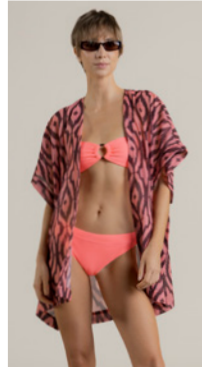

100% POLIÉSTER
100% POLYESTER

A280 COVER UP CORTO ABIERTO CON CINTURÓN
SHORT OPEN FRONT COVER UP WITH BELT