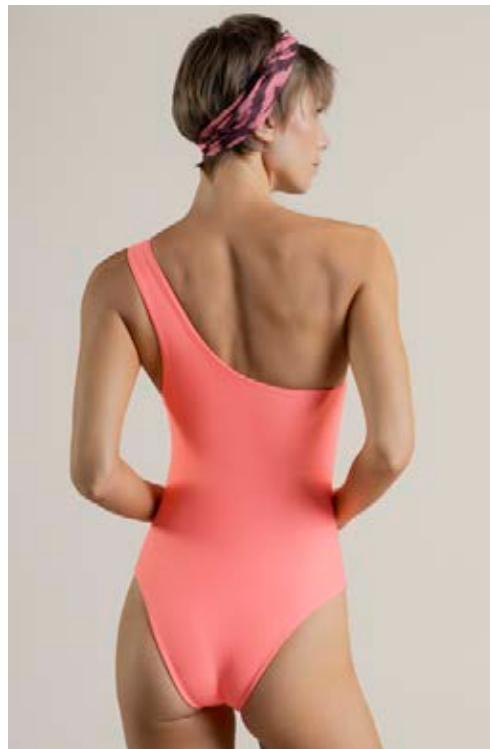

E15S ENTERO UN HOMBRO CON TEXTURA, ARGOLLA DORADA Y BANDANA
ONE-SHOULDER ONE PIECE IN TEXTURE FABRIC WITH GOLDEN RING DETAIL AND BANDANA

XS - S - M - L - XL $