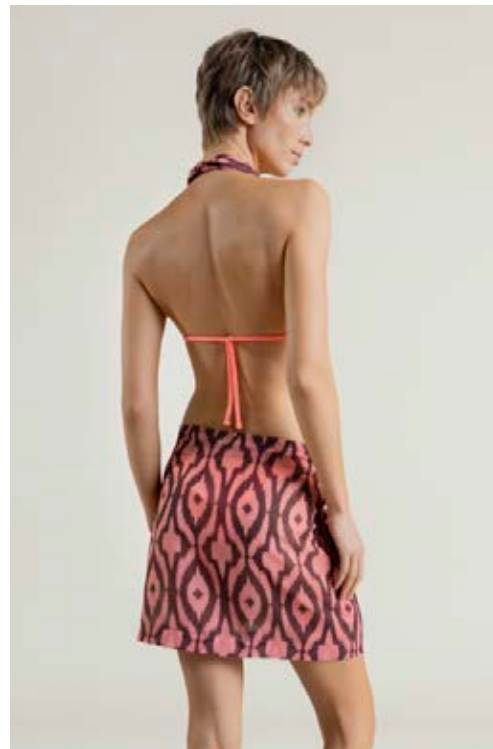

B14S TOP TRIÁNGULO MEDIANO CON TEXTURA, ARGOLLAS DORADAS Y TIRAS EN CONTRASTE
MID TRIANGLE BIKINI TOP IN TEXTURE FABRIC WITH GOLDEN RING DETAIL AND CONTRAST STRAPS
U14S PANTY PIERNA ALTA CON TEXTURA
HIGH LEG CUT BIKINI BOTTOM IN TEXTURE FABRIC

XS - S - M - L - XL $

$

87% PE RECICLADO 13% E - FORRO: 86% PE 14% E - COPA: 100% PU - TIRAS: 100% POLIÉSTER
87% RECYCLED PE 13% E - LINING: 86% PE 14% E - PAD: 100% PU - STRAPS: 100% POLYESTER