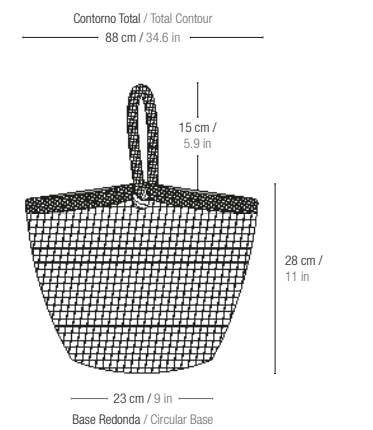

IMPORTANTE: Este es un producto hecho 100% a mano, por lo tanto pueden tener ligeras variaciones de color y medidas.

IMPORTANT: As this is a 100% handmade product, there might be slight variations of color and measurements