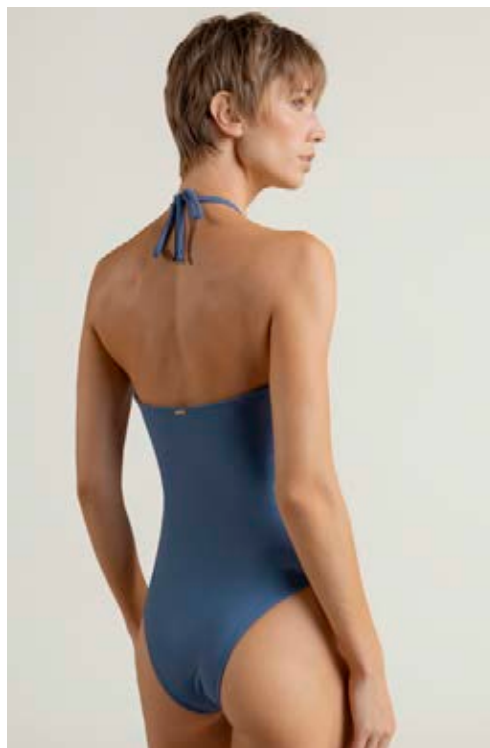

XS - S - M - L - XL

\$

\$

G17 PANTY GRANDE / WIDE BIKINI BOTTOM

C17 PANTY CULOTTE / CULOTTE BIKINI BOTTOM

B17A TOP BANDEAU TIRA CENTRO CON ARGOLLAS DORADAS
 BANDEAU TOP WITH CENTER STRAPS AND GOLDEN RING DETAIL

XS - S - M - L - XL

\$

P17A PANTY CLÁSICO
 CLASSIC BIKINI BOTTOM

\$

G17A PANTY GRANDE
 WIDE BIKINI BOTTOM

\$

C17A PANTY CULOTTE
 HIGH WAIST BIKINI BOTTOM

\$

E17A ENTERO BANDEAU TIRA CENTRO CON ARGOLLAS DORADAS
BANDEAU ONE PIECE WITH CENTER STRAPS AND GOLDEN RING DETAIL
75% PA 25% E - FORRO: 86% PE 14% E
75% PA 25% E - LINING: 86% PE 14% E

XS - S - M - L - XL