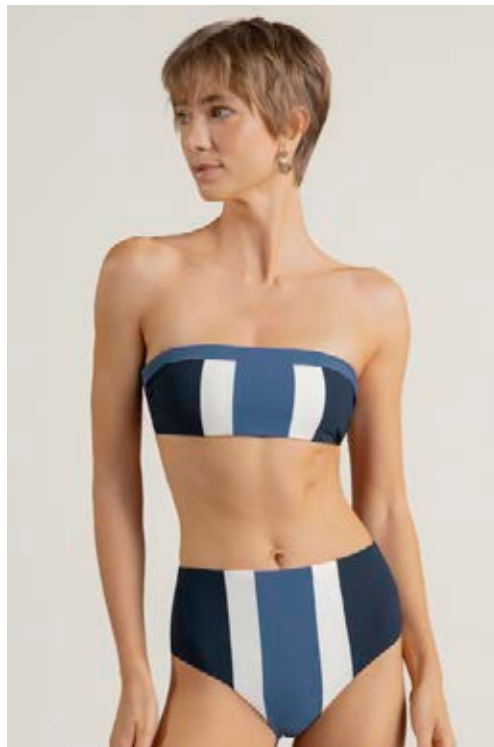

1. B190 TOP BANDEAU EN BLOQUES DE COLOR
   COLOR BLOCK BANDEAU TOP XS - S - M - L - XL $
2. C190 PANTY CULOTTE EN BLOQUES DE COLOR
   COLOR BLOCK HIGH WAIST BIKINI BOTTOM $
3. P190 PANTY CLÁSICO EN BLOQUES DE COLOR
   COLOR BLOCK CLASSIC BIKINI BOTTOM $
4. G190 PANTY GRANDE EN BLOQUES DE COLOR
   COLOR BLOCK WIDE BIKINI BOTTOM $