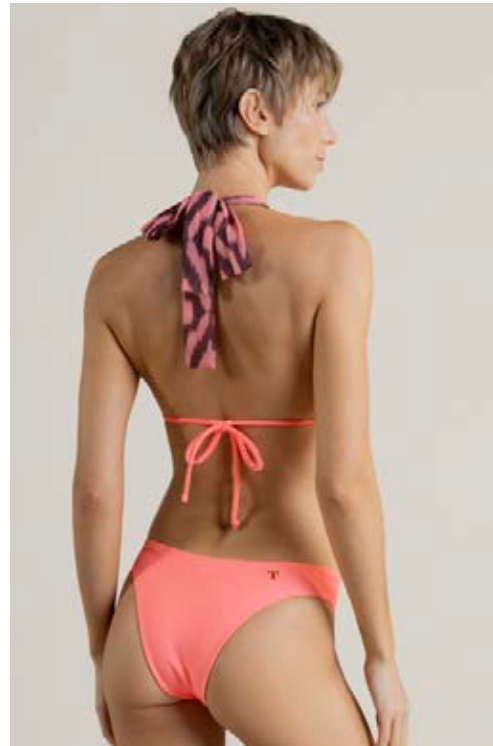

XS - S - M - L - XL \$

\$

\$

E15S ENTERO UN HOMBRO CON TEXTURA, ARGOLLA DORADA Y BANDANA
 ONE-SHOULDER ONE PIECE IN TEXTURE FABRIC WITH GOLDEN RING DETAIL AND BANDANA

XS - S - M - L - XL \$

B14S TOP TRIÁNGULO MEDIANO CON TEXTURA, ARGOLLAS DORADAS Y TIRAS EN CONTRASTE
 MID TRIANGLE BIKINI TOP IN TEXTURE FABRIC WITH GOLDEN RING DETAIL AND CONTRAST STRAPS
 U14S PANTY PIERNA ALTA CON TEXTURA
 HIGH LEG CUT BIKINI BOTTOM IN TEXTURE FABRIC