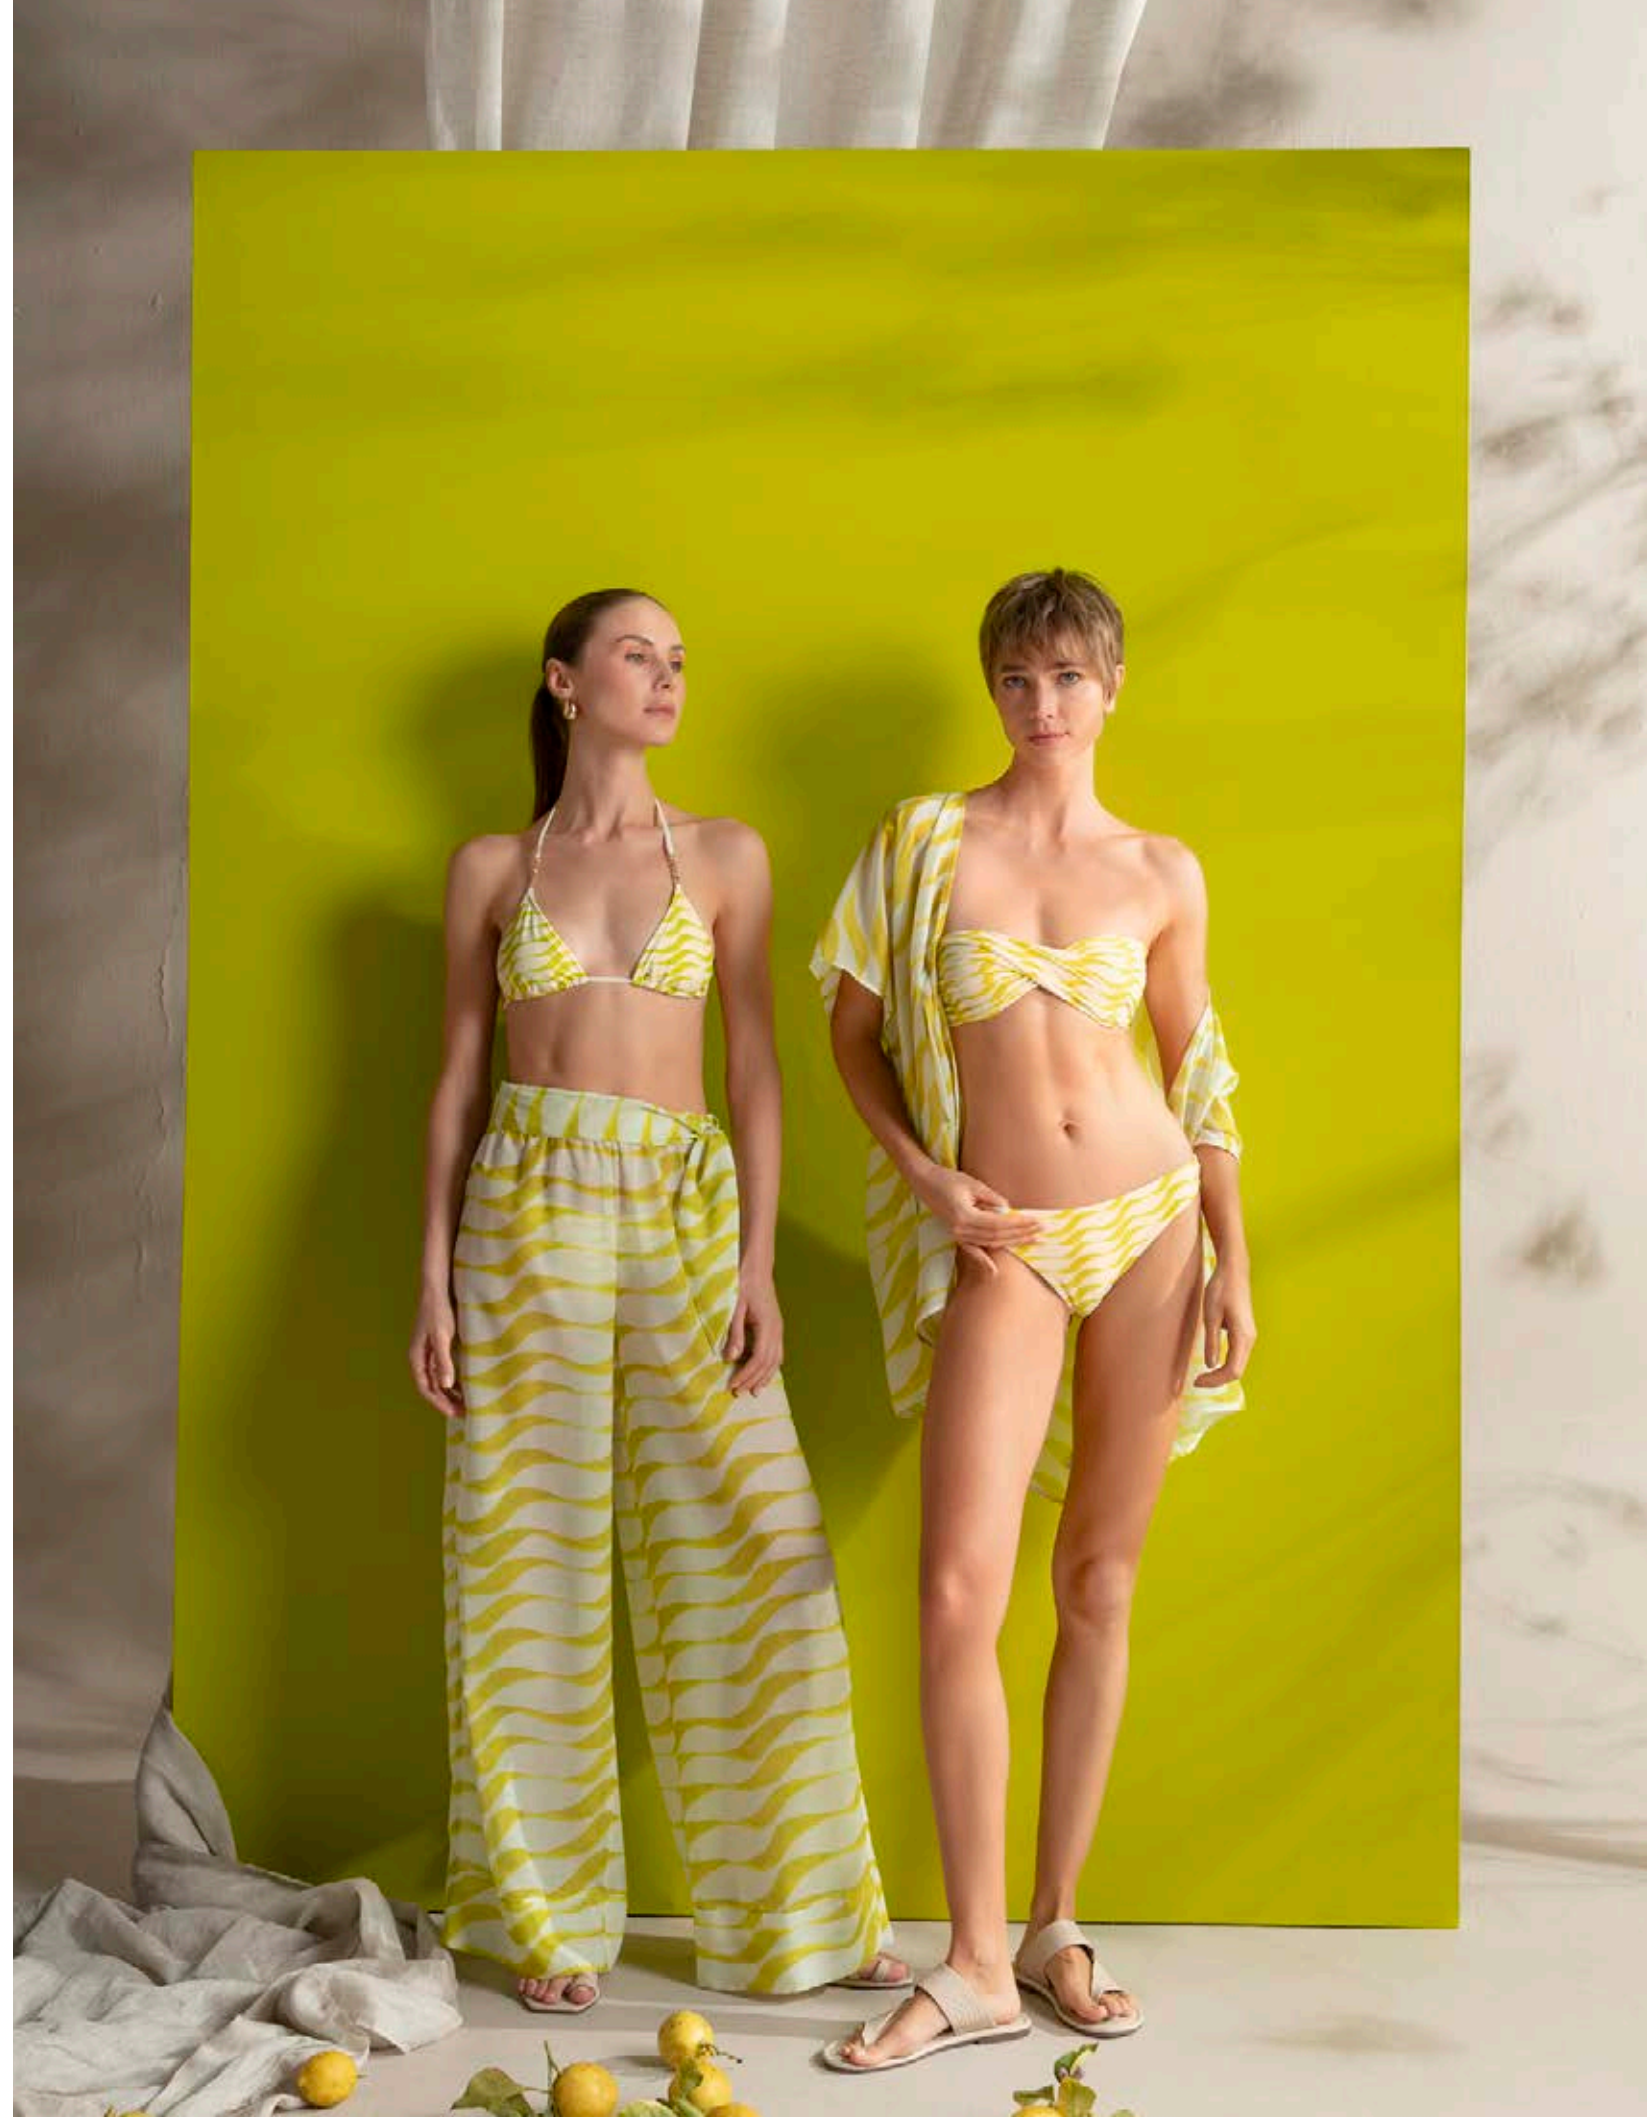

100% POLIÉSTER
100% POLYESTER

XS - S - M - L - XL

$

XS - S - M - L - XL

$