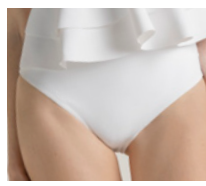

C33B PANTY CULOTTE / HIGH WAIST BIKINI BOTTOM

B33B TOP BANDEAU ESTILO TANKINI
TANKINI-STYLE BANDEAU TOP XS - S - M - L - XL $

P33B PANTY CLÁSICO
CLASSIC BIKINI BOTTOM $

C33B PANTY CULOTTE
HIGH WAIST BIKINI BOTTOM $