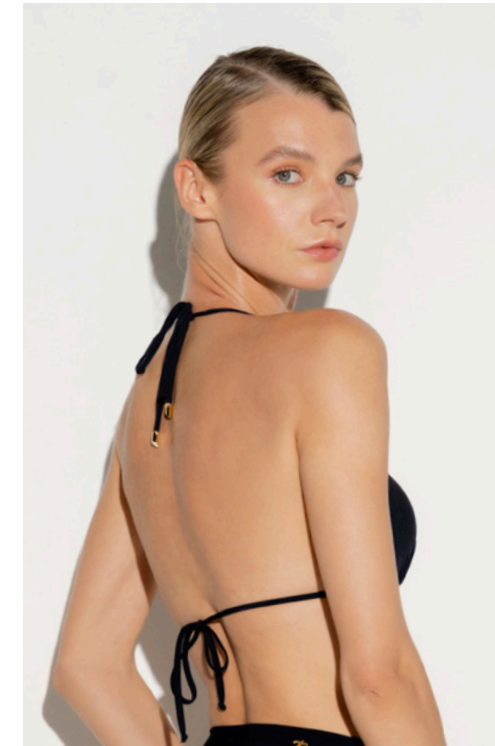

B27092 TOP BIKINI COPA TRIÁNGULO CON REALCE
PUSH UP PADDED TRIANGLE BIKINI TOP
78% PA 22% E - COPA: 100% PU
78% PA 22% E - PAD: 100% PU

S - M - L - XL

$