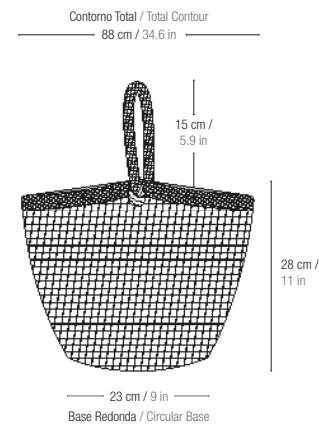

IMPORTANTE: Este es un producto hecho 100% a mano, por lo tanto pueden tener ligeras variaciones de color y medidas.

IMPORTANT: As this is a 100% handmade product, there might be slight variations of color and measurements

S34B BOLSITO TEJIDO A MANO
HANDMADE TOTE BAG
100% FIBRA NATURAL DE FIQUE
100% NATURAL FIQUE FIBER $

S250 BANDANA (133 X 10 CM)
BANDANA
85% VISCOZA 15% POLIAMIDA
85% VISCOSE 15% POLYAMIDE $

IMPORTANTE: Este es un producto hecho 100% a mano, por lo tanto pueden tener ligeras variaciones de color y medidas.

IMPORTANT: As this is a 100% handmade product, there might be slight variations of color and measurements

S32N BOLSITO TEJIDO A MANO
HANDMADE TOTE BAG
100% FIBRA NATURAL DE FIQUE
100% NATURAL FIQUE FIBER $

S260 BANDANA (133 X 10 CM)
BANDANA
100% POLIÉSTER
100% POLYESTER $

MONTURA: 100% ACETATO - LENTES: PROTECCIÓN UV 400 - PAÑO: 80% PE 20% E - ESTUCHE: 100% CUERO
FRAME: 100% ACETATE - LENSES: UV PROTECTION 400 - CLOTH: 80% PE 20% E - CASE: 100% LEATHER