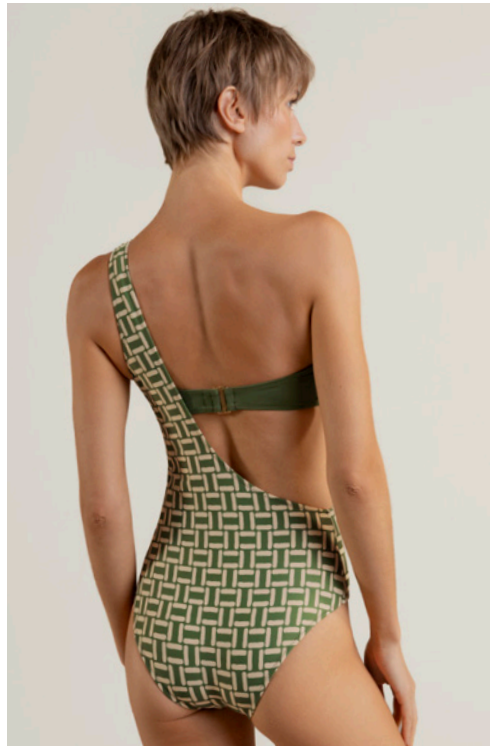

XS - S - M - L - XL

\$
\$
\$

E240 ENTERO ESCOTE RECTO CON ARGOLLAS DORADAS
STRAIGHT ONE PIECE WITH GOLDEN RING DETAIL

XS - S - M - L - XL

\$

UPF 50+

TELA FONDO ENTERO: 78% PA 22% E / TELA ESTAMPADA: 92% PA 8% E / FORRO: 86% PE 14% E
SOLID FABRIC: 78% PA 22% E / PRINTED FABRIC: 92% PA 8% E / LINING: 86% PE 14% E