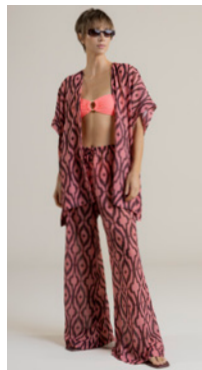

XS - S - M - L - XL \$

100% POLIÉSTER
100% POLYESTER

A280 COVER UP CORTO ABIERTO CON CINTURÓN
SHORT OPEN FRONT COVER UP WITH BELT

XS - S - M - L - XL

\$

A290 PANTALÓN AMPLIO CON CINTURA AJUSTABLE
WIDE PANTS WITH ADJUSTABLE WAIST STRAP