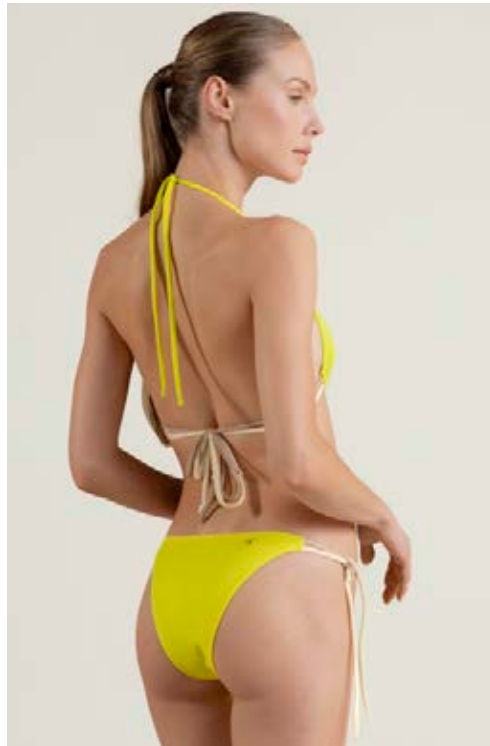

B28V TOP TRIÁNGULO PEQUEÑO DOBLE CANAL Y TIRAS EN CONTRASTE
SMALL TRIANGLE TOP WITH DOUBLE RUCHES AND CONTRAST STRAPS
P28V PANTY CLÁSICO CON AMARRES LATERALES Y TIRAS EN CONTRASTE
SIDE TIE CLASSIC BIKINI BOTTOM WITH CONTRAST STRAPS

XS - S - M - L - XL

$

$