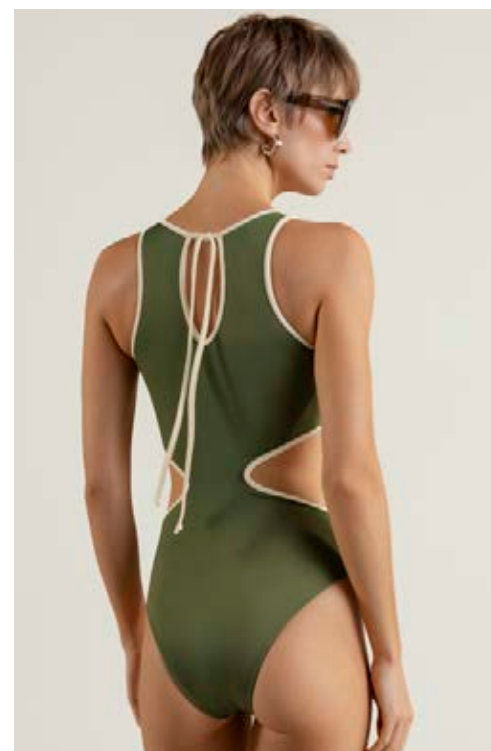

E22V ENTERO TRIKINI CON SEGOS EN CONTRASTE
CUT OUT ONE PIECE WITH CONTRAST TRIM XS - S - M - L - XL $