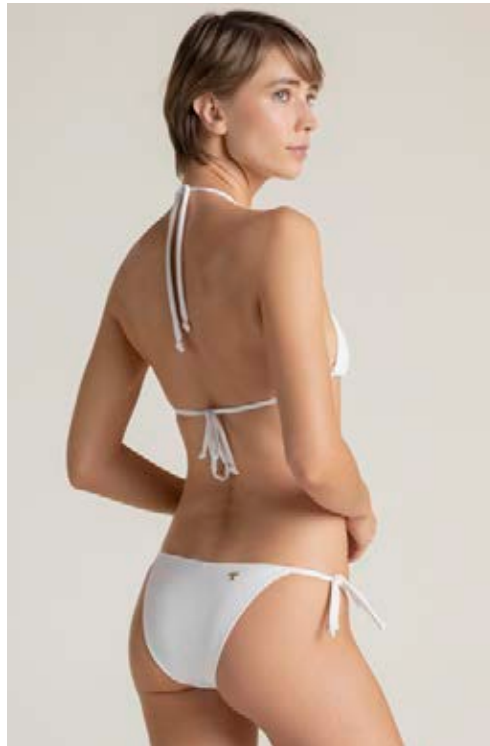

B32B TOP TRIÁNGULO PEQUEÑO
SMALL TRIANGLE TOP XS - S - M - L - XL $

P32B PANTY CLÁSICO CON AMARRES LATERALES
SIDE TIE CLASSIC BIKINI BOTTOM $

T32B PANTY TANGA CON AMARRES LATERALES
SIDE TIE THONG BIKINI BOTTOM $