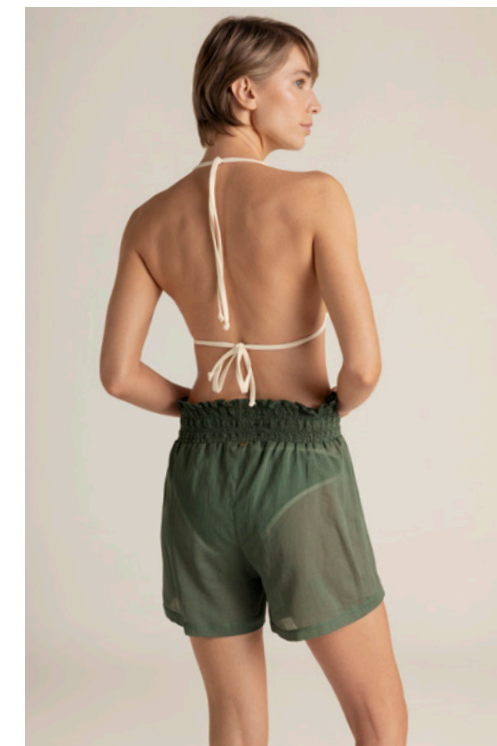

XS - S - M - L - XL

\$

100% ALGODÓN
100% COTTON

A47V COVER UP CORTO CON ABERTURAS Y BORLAS ALGODÓN
SHORT COVER UP WITH SIDE SLITS AND COTTON TASSELS

XS - S - M - L - XL

\$

A62V SHORT CON CINTURA EN NIDO DE ABEJA
SHORTS WITH SHIRRED WAISTBAND