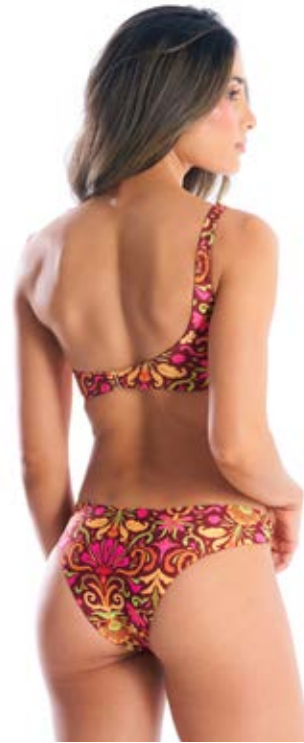

BAY | PH26524T

Twisted one shoulder top / Removable cups / Hook and loop
S • M • L • XL

CELESTWAVE | PH26524B

Classic twisted regular rise / Cheeky
S • M • L • XL

GOLDEN | PH26525T

Bralette top / Adjustable armhole / Adjustable straps /
Removable cups / Hardware detail
S • M • L • XL