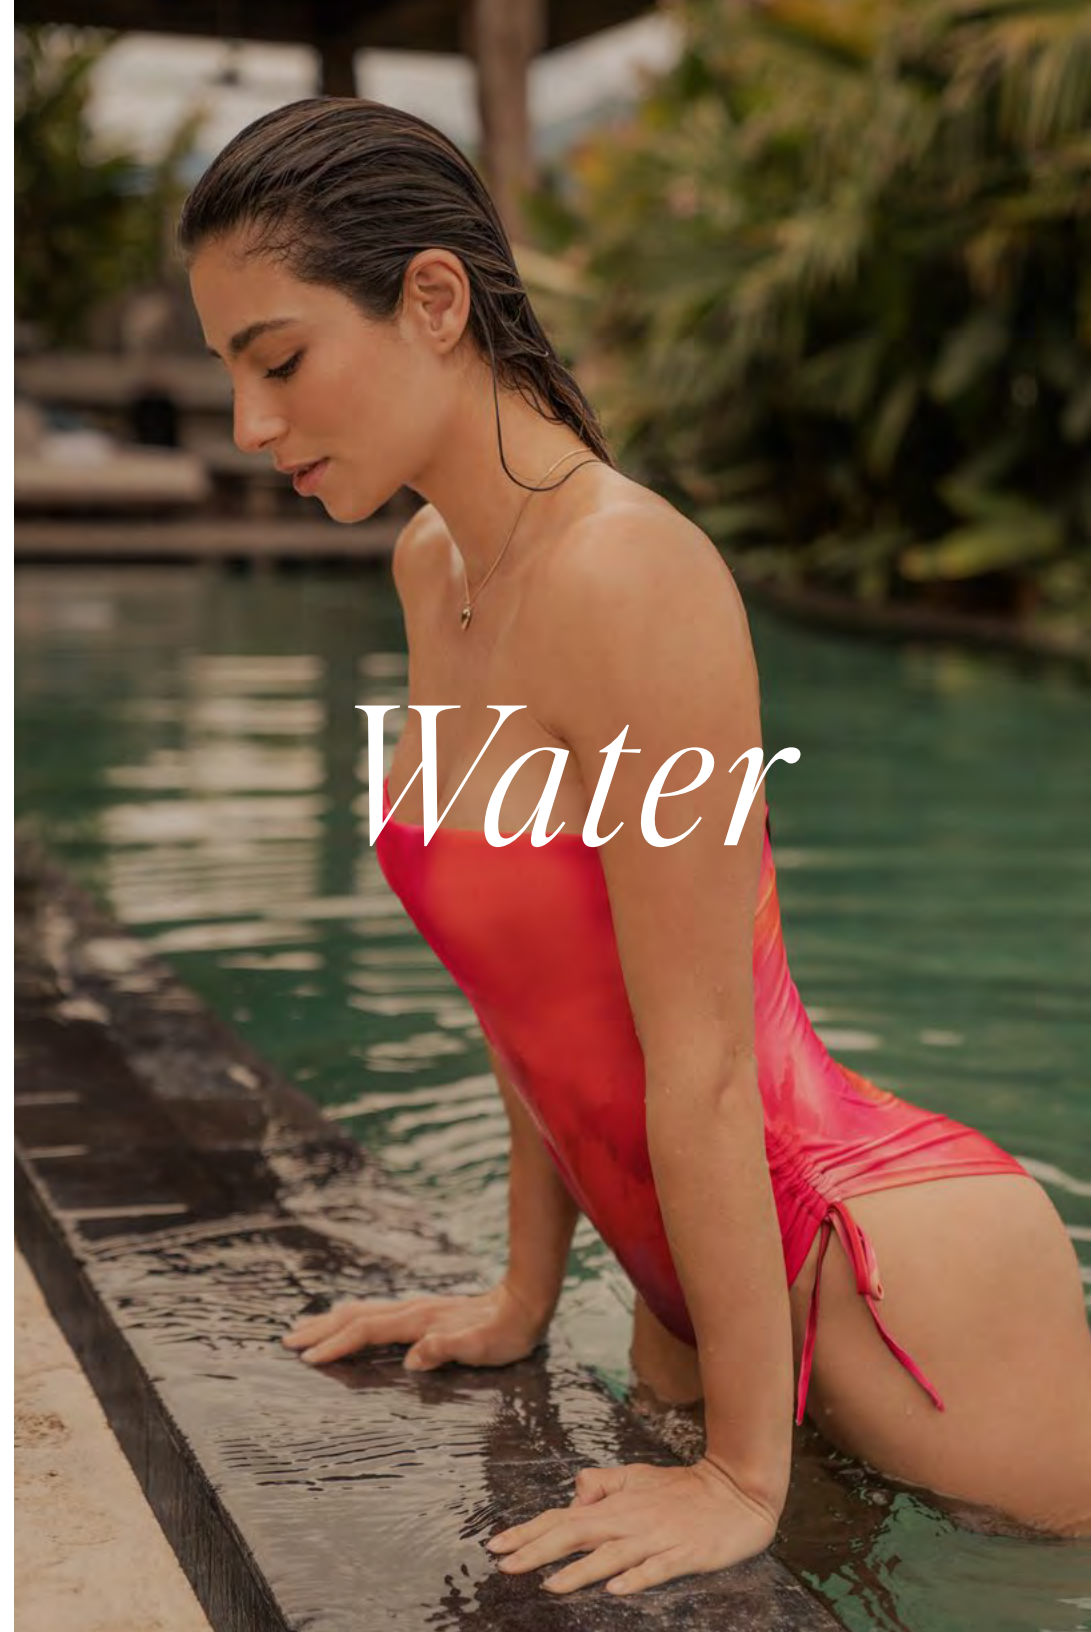

WITH *The*

Water

Colors

Light Rose

Light Blue

Light Yellow

RESORT
26717
Blouse
One Size

AQUARELLA
26229
Triangle
Mesh Fabric
Removable Pad
S.M.L