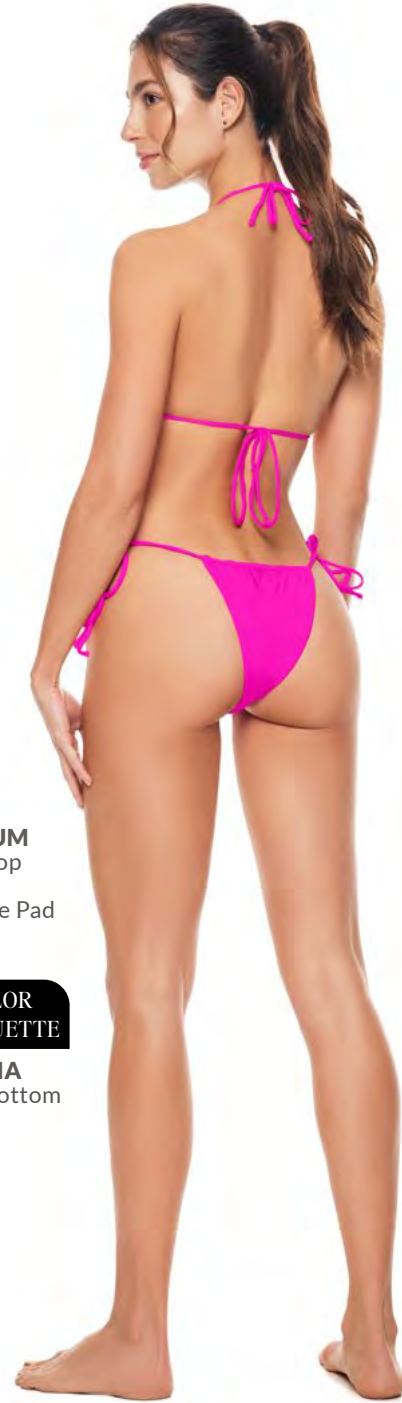

MALI MIX AND MATCH

MIX TAMARA
Strapless
Tamara
Removable Pad
Removable Straps
S.M.L

MIX BOMBAY
Tie Rise Bottom
Bombay
S.M.L

MIX TULUM
Triangle Top
Tulum
Removable Pad
S.M.L

**NEW COLOR
& SILHOUETTE**

MIX BAHIA
Tie Side Bottom
Bahia
S.M.L