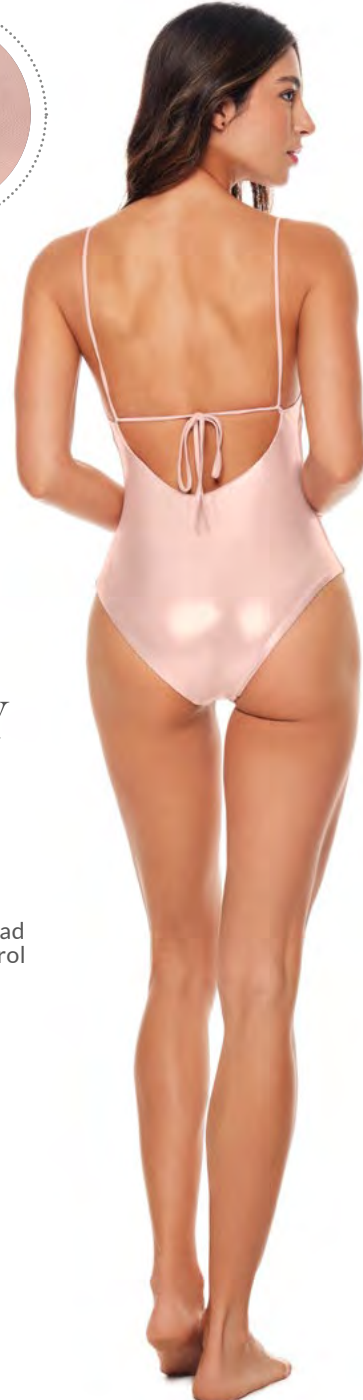

**SHINY
Fabric**

**SOLET
26003**
One Piece
Shiny Fabric
Removable Pad
Tummy Control
S.M.L

**SOLET
26204**
Top
Shiny Fabric
Removable Pad
S.M.L

**SOLET
26504**
Intermediate Bottom
Shiny Fabric
S.M.L

**SOLET
26203**
Triangle
Shiny Fabric
Removable Pad
S.M.L