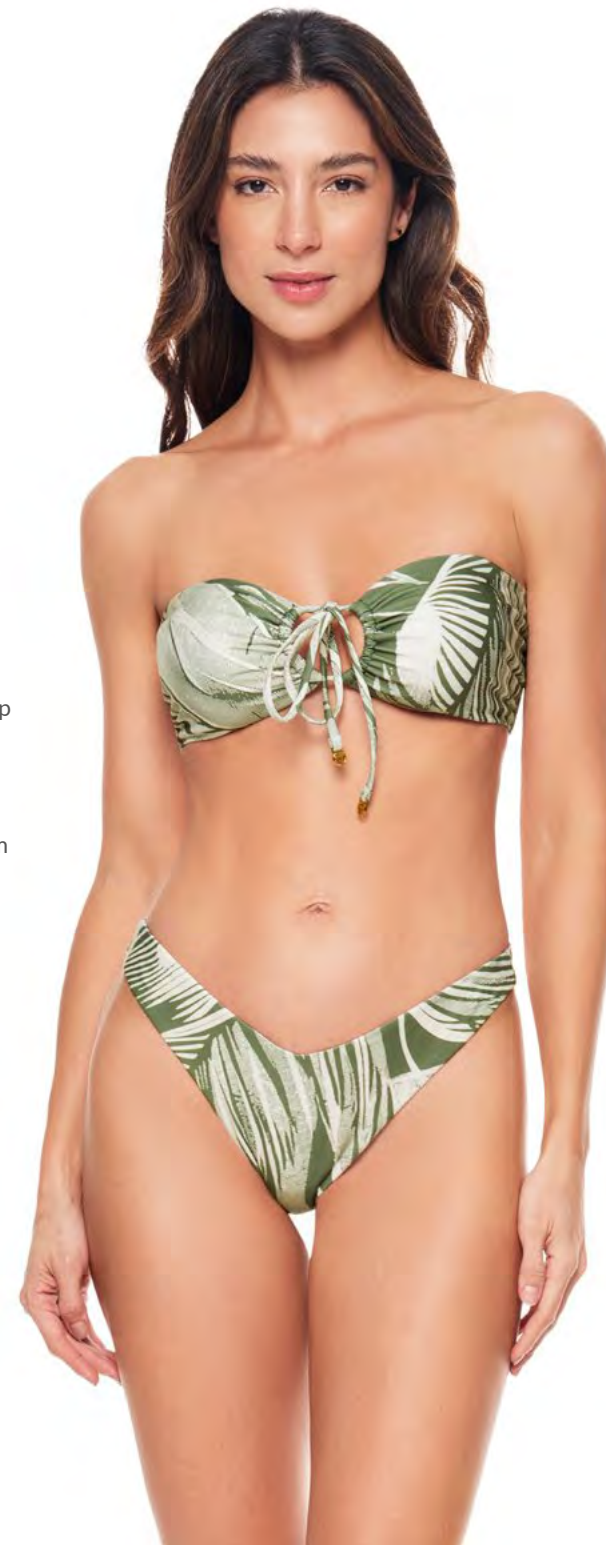

OLIVO 26006
One Piece
Removable Pad
Tummy Control
S.M.L

OLIVO 26703
Dress
S/M M/L

OLIVO 26209
Strapless
Removable Pad
Removable Strap
S.M.L

OLIVO 26509
High Leg Bottom
S.M.L

**SOLET
26008**
One Piece
Removable Pad
Tummy Control
S.M.L