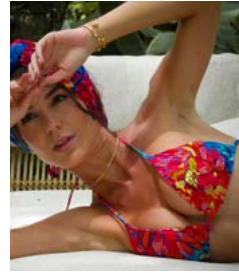

CL26110C

Crochet Pant Cover Up
S • M • L

BOTTOM COVERAGE GUIDE
choose the perfect fit

CHEEKY
● ○ ○ ○ ○

LATIN
● ● ○ ○ ○

AMERICAN
● ● ● ○ ○

MODERATE
● ● ● ● ○

www.cositalinda.com
[@cositalindabeachwear](https://www.instagram.com/cositalindabeachwear)