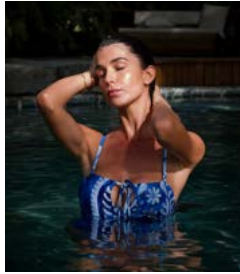

CL26110C

Crochet Pant Cover Up
S • M • L

BOTTOM COVERAGE GUIDE
choose the perfect fit

CHEEKY
● ○ ○ ○ ○

LATIN
● ● ○ ○ ○

AMERICAN
● ● ● ○ ○

MODERATE
● ● ● ● ○

www.cositalinda.com
[@cositalindabeachwear](https://www.instagram.com/cositalindabeachwear)