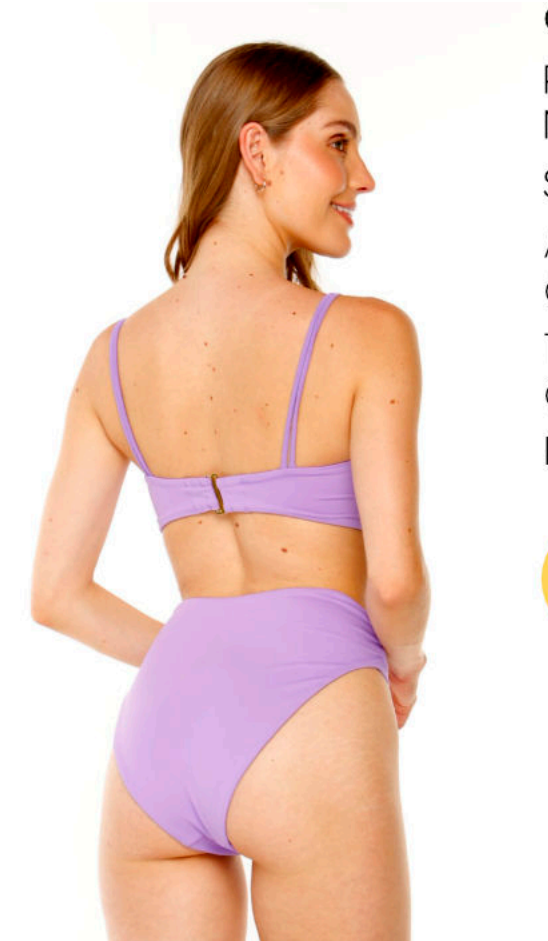

Ceres Bikini

Purple
Morado

S - XL / CH - EG

Adjustable
Gathered Top.

Top con Recogido
Graduable.

Ref. 9431

Ceres Bikini

White
Blanco

S - XL / CH - EG

Adjustable
Gathered Top.

Top con Recogido
Graduable.

Ref. 9432