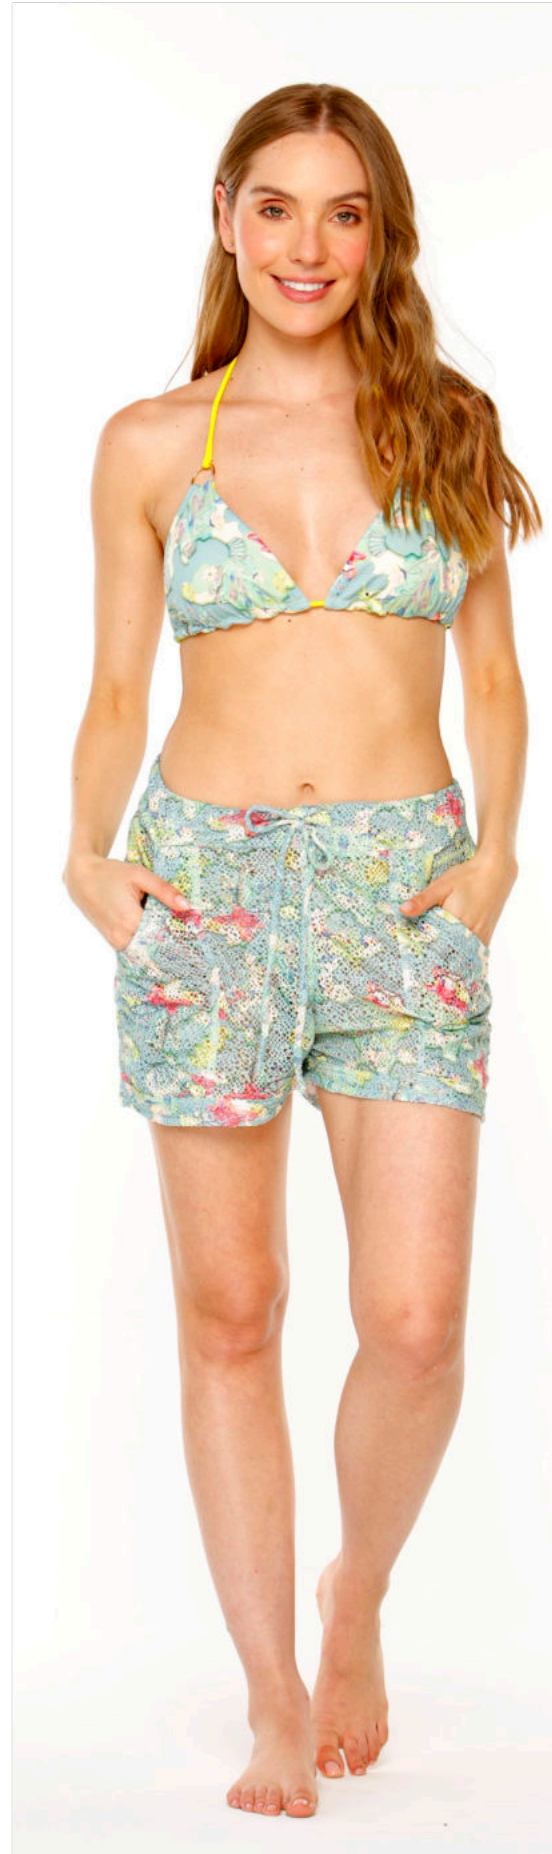

### Serena Short

Seahorse

S - XL / CH - EG

Mesh Print Short

with Side Pockets.

Short en Malla

Estampada con

Bolsillos Laterales.