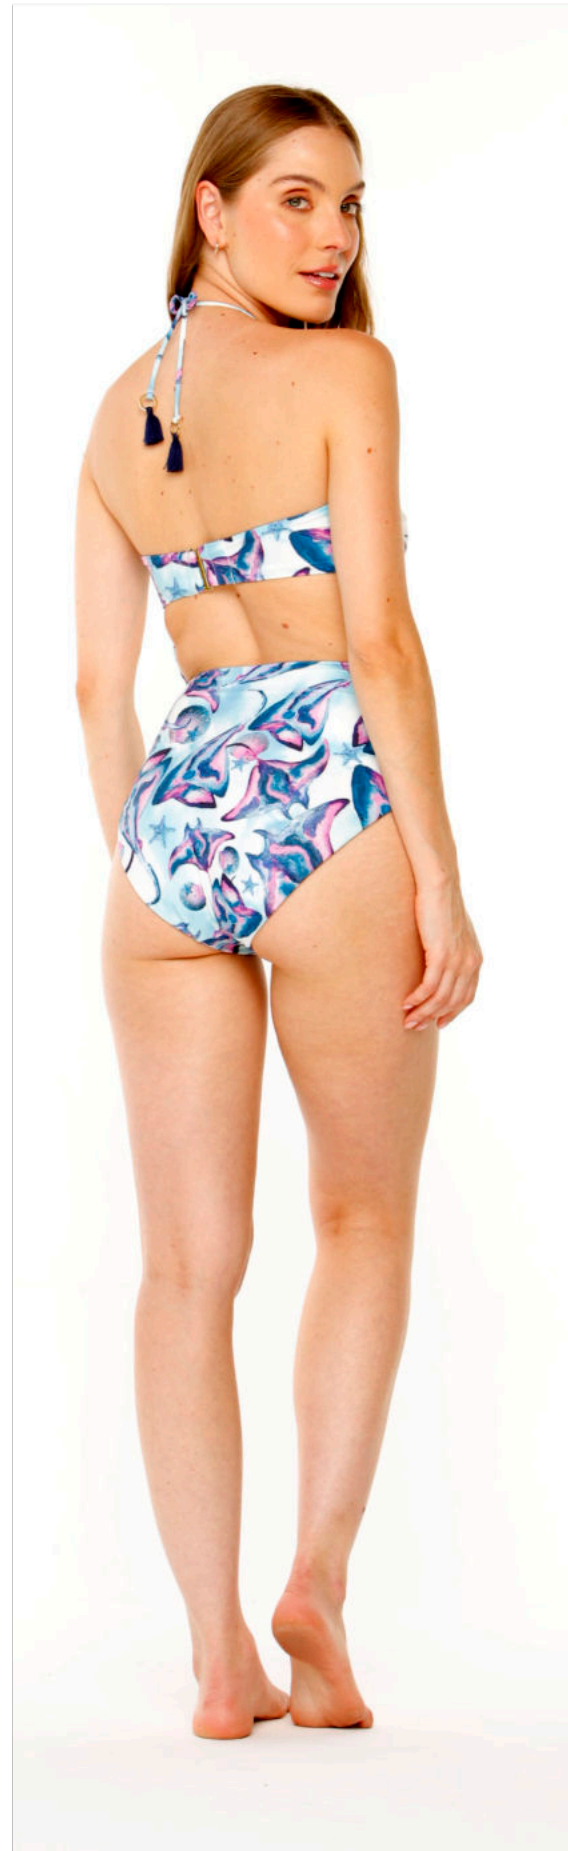

Navi One Piece

Blue Print
Estampado Azul

S - XL / CH - EG

Removable Soft
Pads.

Copas Suaves
Removibles.

Ref. 9428

Navi One Piece

Dark Blue
Azul Oscuro

S - XL / CH - EG

Removable Soft
Pads.

Copas Suaves
Removibles.

Ref. 9429