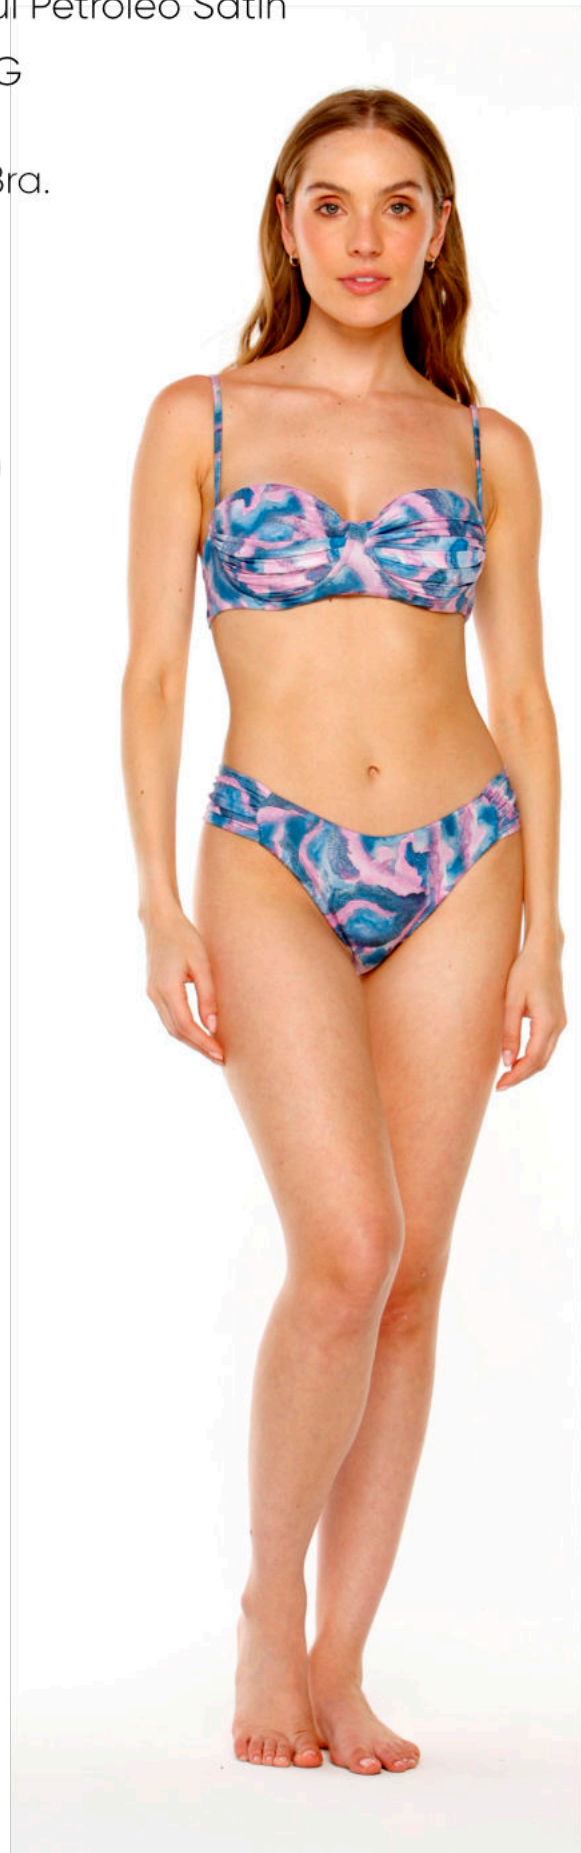

Selene Latin Bikini

Satin Petrol Blue Print
Estampado Azul Petroleo Satin

S - XL / CH - EG

Underwire Top
and Soft Cup Bra.

Top con Arco y
Copas Suaves.

Ref. N9435