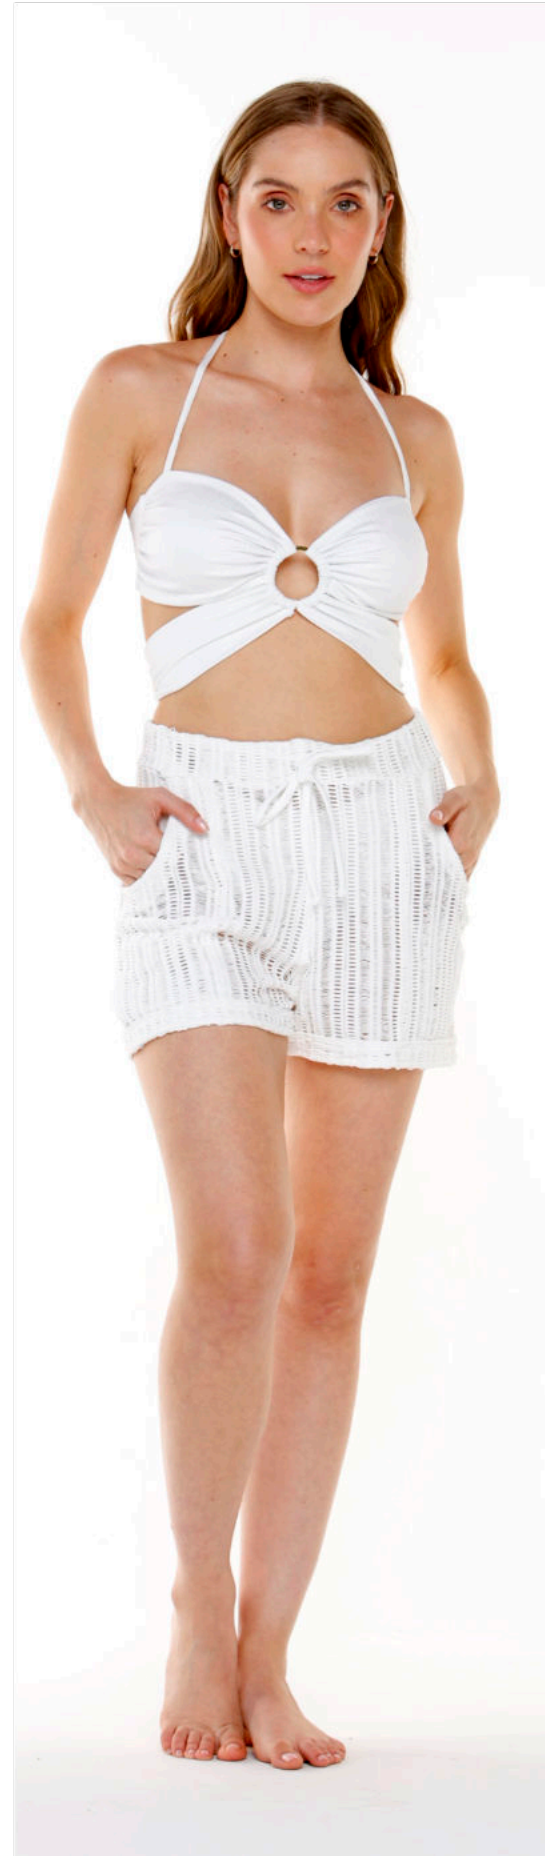

Boyfriend Papaya Shirt

Cavalli

S - XL / CH - EG

Lace Shirt.

Camisa en Malla.

Ref. FH0020

Serena Short

Cavalli

S - XL / CH - EG

Lace Short with
Side Pockets.

Short en Malla con
Bolsillos Laterales.

Ref. 5358