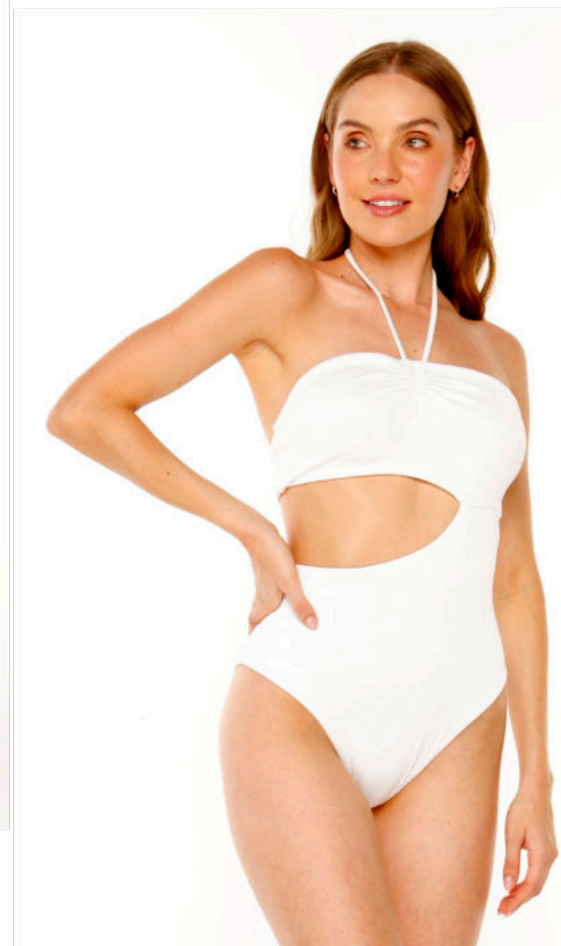

Copas Suaves  
Removibles.

Ref. 9428

**Navi One Piece**

Dark Blue  
Azul Oscuro

S - XL / CH - EG

Removable Soft  
Pads.

Copas Suaves  
Removibles.

Ref. 9429