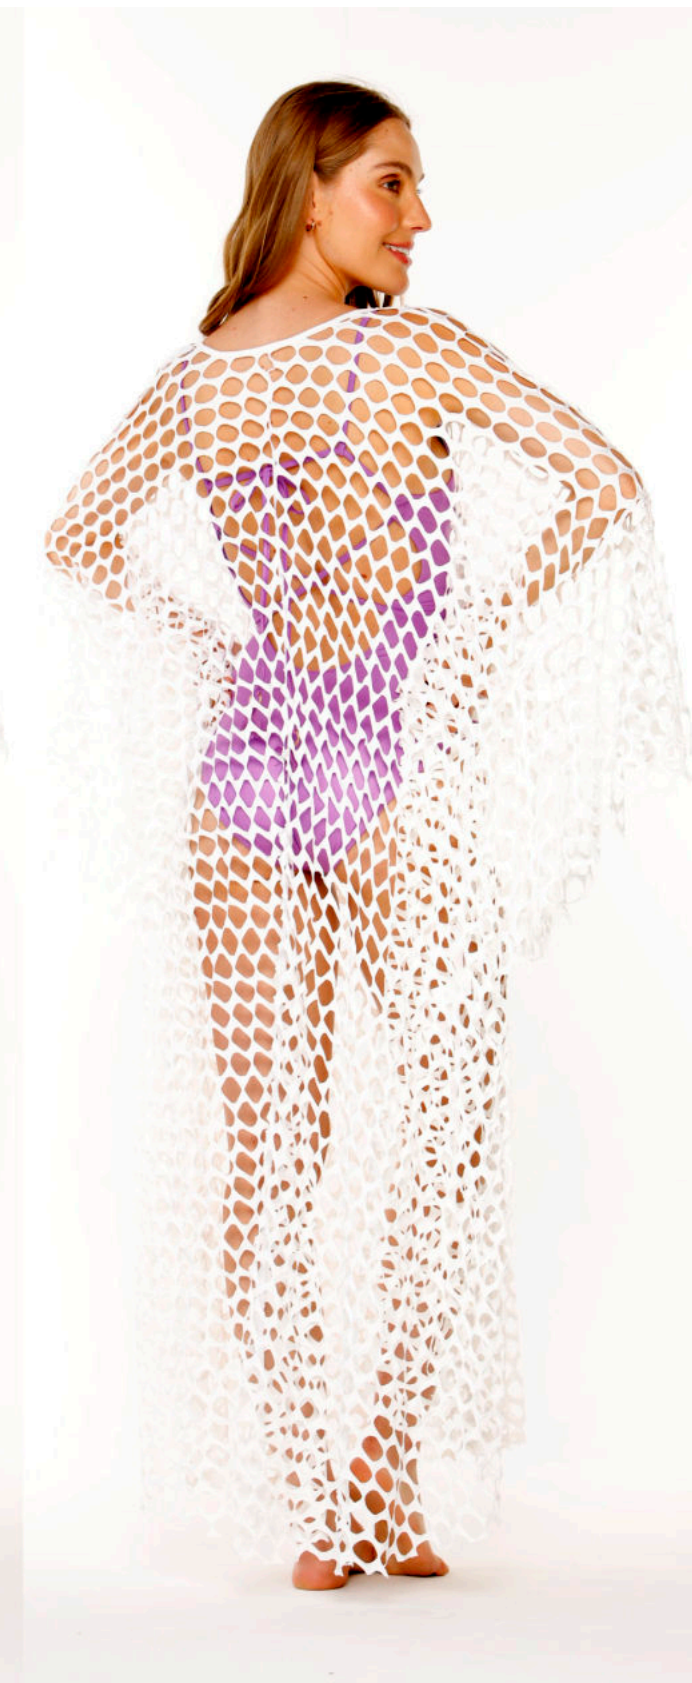

Pandora Big Tunic

Lilac Print
Estampado Lila

S - XL / CH - EG

Oversize Print Mesh Tunic.

Tunica Oversize en
Malla Estampada.

Ref. 5363

Waterless
Print

Pandora Big Tunic

White
Blanco

S - XL / CH - EG

Oversize Lace Tunic.

Tunica Oversize en
Malla.

Ref. 5364