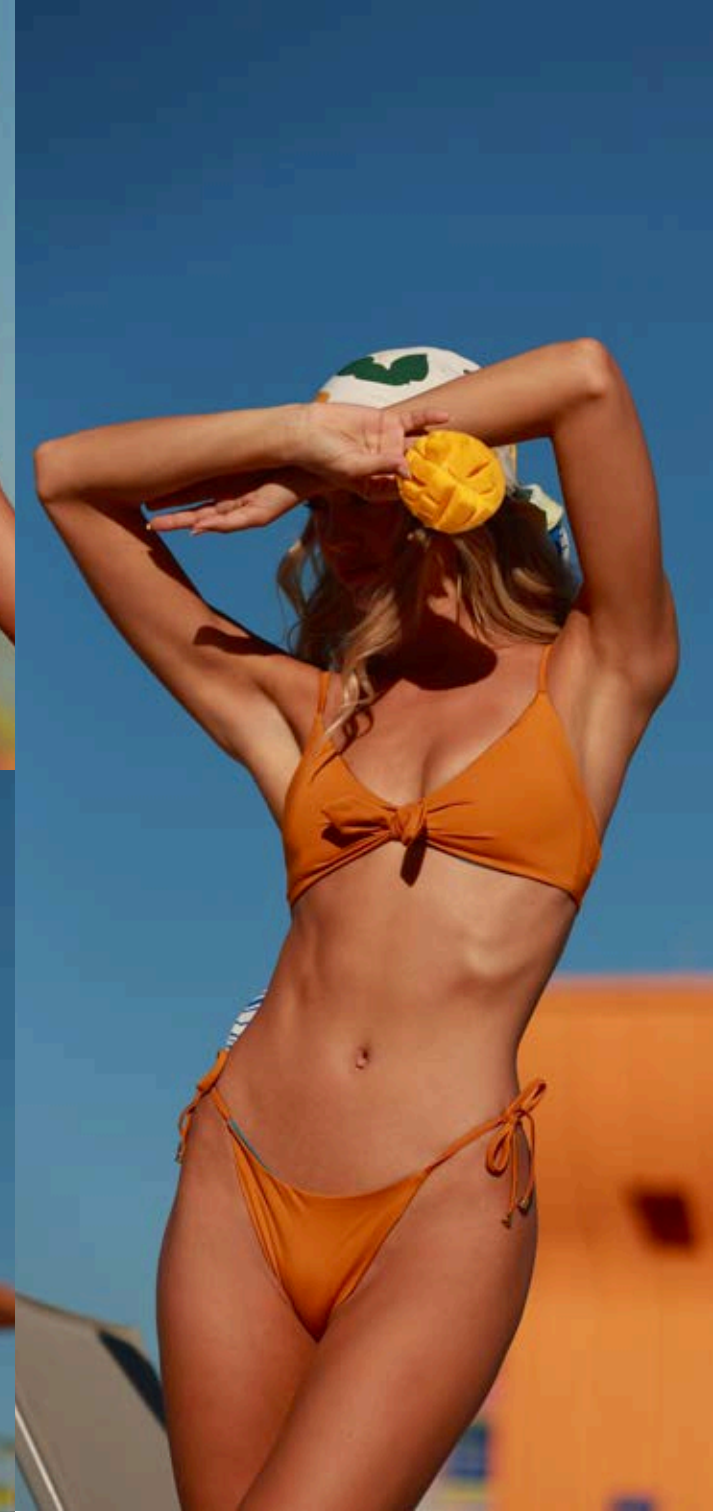

SW03
Top baño Halter
Halter swim top

S-M-L
□ □ □

Poliéster - elástico y flexible
Polyester - elastic and flexible

Espalda anudable
Tieable Back

Copa removible
Removable padding

Reversible
Reversible

SW300
Panty baño Nakuro
Nakuro bath panty

S-M-L
□ □ □

Poliéster - elástico y flexible
Polyester - elastic and flexible

Panty Mini anudable
Mini tieable bottom

Mostaza / Mustard
Azul / Blue