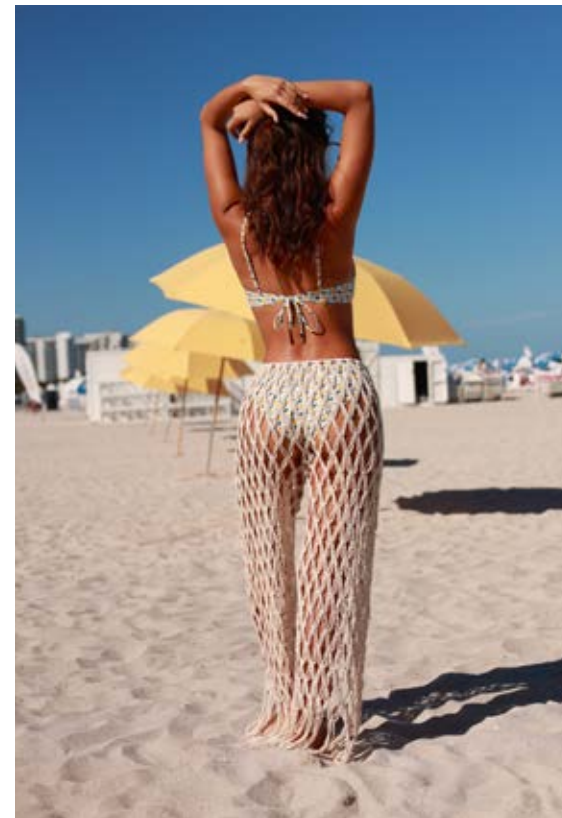

PANT07
Pantalón de macramé
macramé pant

U

Hecho a mano
Handmade

Acabado artesanal
Handcrafted finish

Algodón - suave, liso
Cotton - soft, smooth

Marfil
Ivory