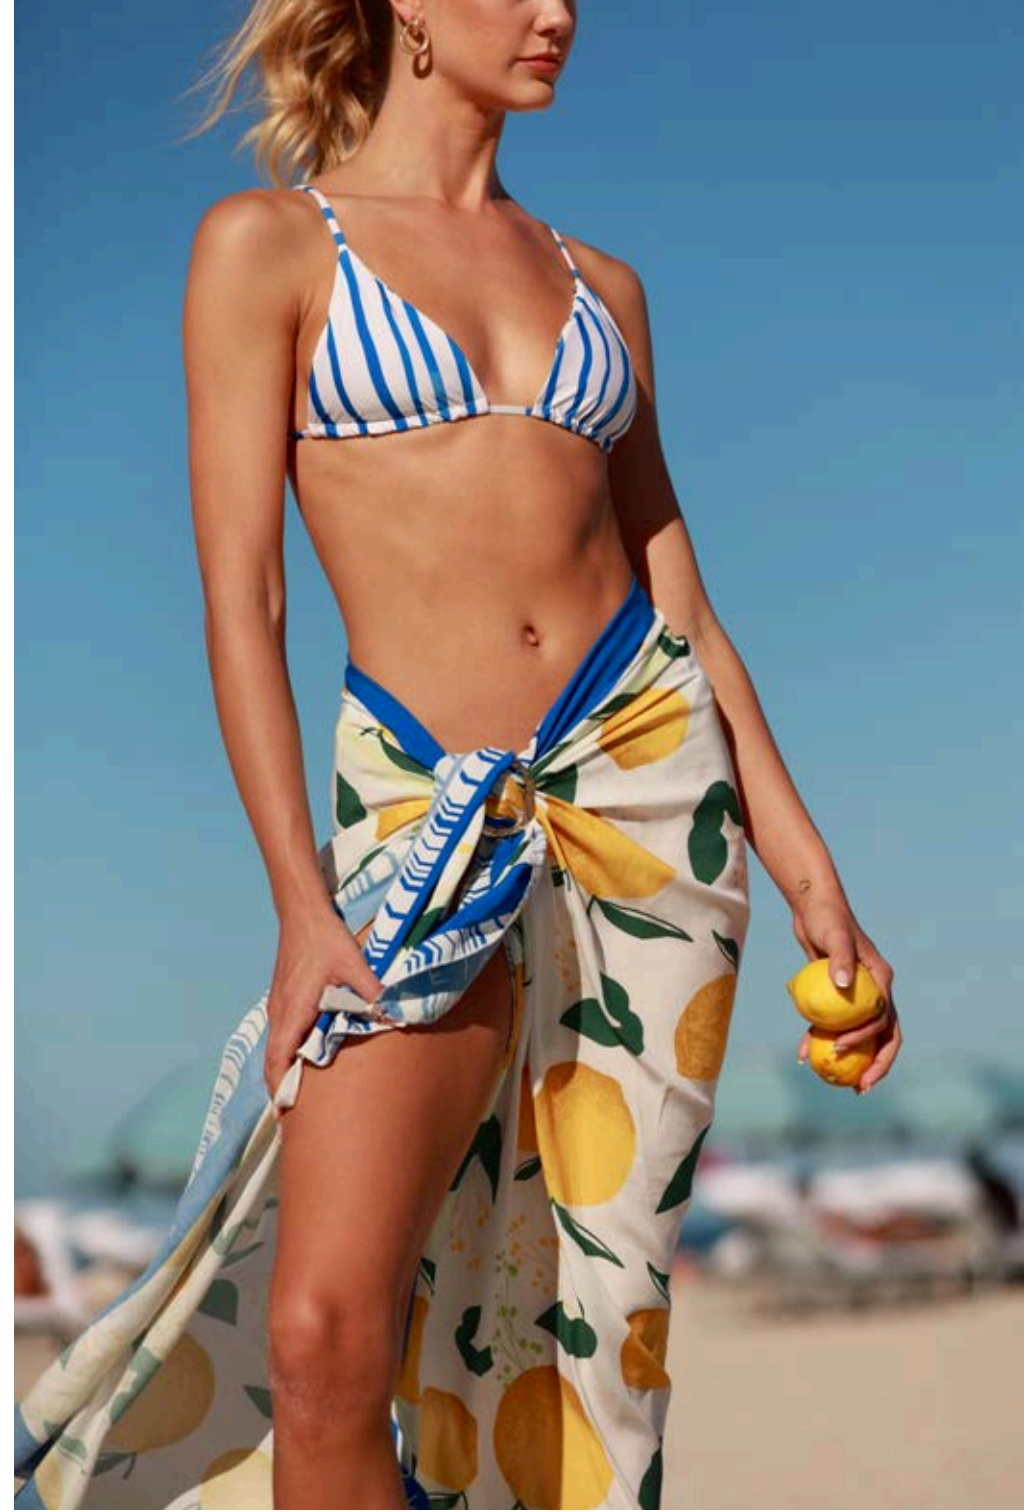

RP89

Pareo Giorgia
Giorgia Pareo

U

Pareo multiformas
Multishapes Sarong

Borlas decorativas
Decorative tassel

Anillo decorativo
Decorative ring

Viscosa - suave , ligera
Viscose - soft , light

Print Beige
Beige Print