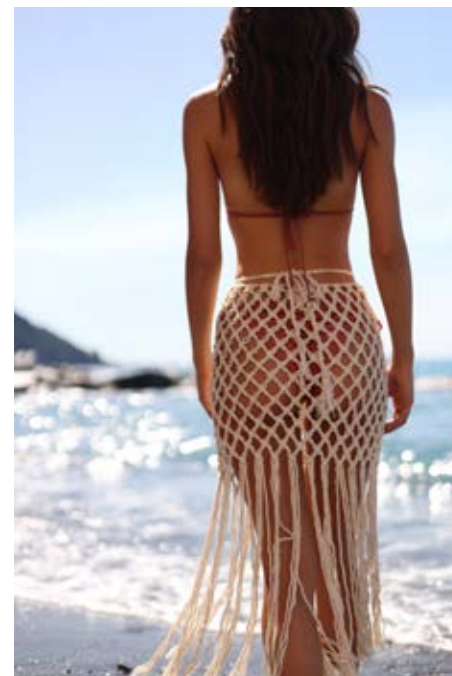

FAL06
Falda de macrame
Macrame skirt

U

Hecho a mano
Handmade

Acabado artesanal
Handcrafted finish

Algodón - suave, liso
Cotton - soft, smooth

Marfil
Ivory