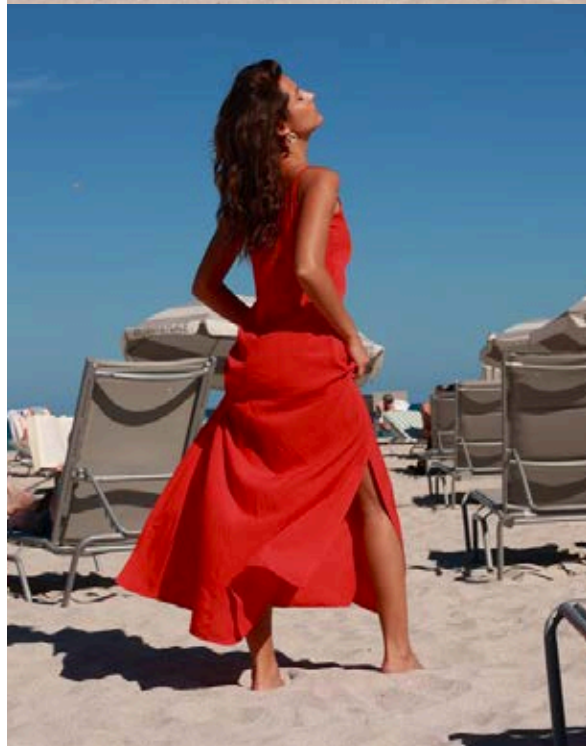

3130
Vestido Amboseli
Amboseli dress

S-M-L

Chalis - suave, Fresco
Chalis- soft, cool

Ajustable
Adjustable

Apertura
Opening

Rojo
Red