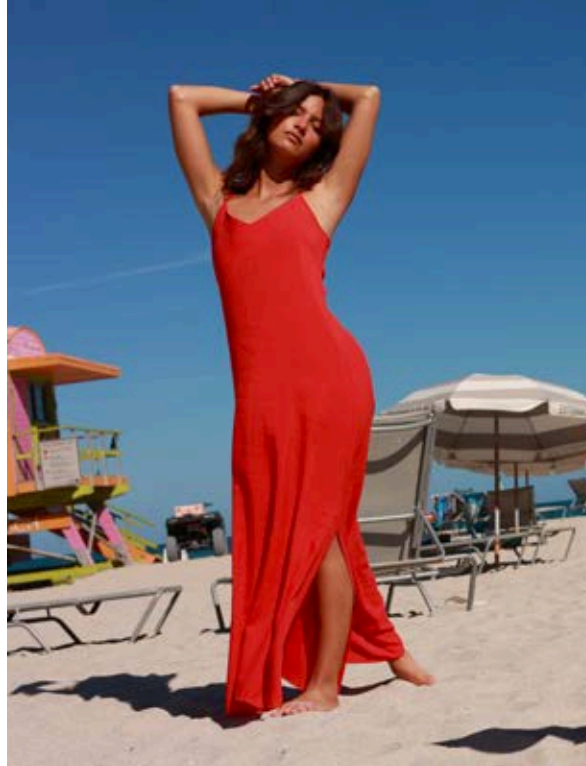

3130
Vestido Amboseli
Amboseli dress

S-M-L

Chalis - suave, Fresco
Chalis- soft, cool

Ajustable
Adjustable

Apertura
Opening

Rojo
Red