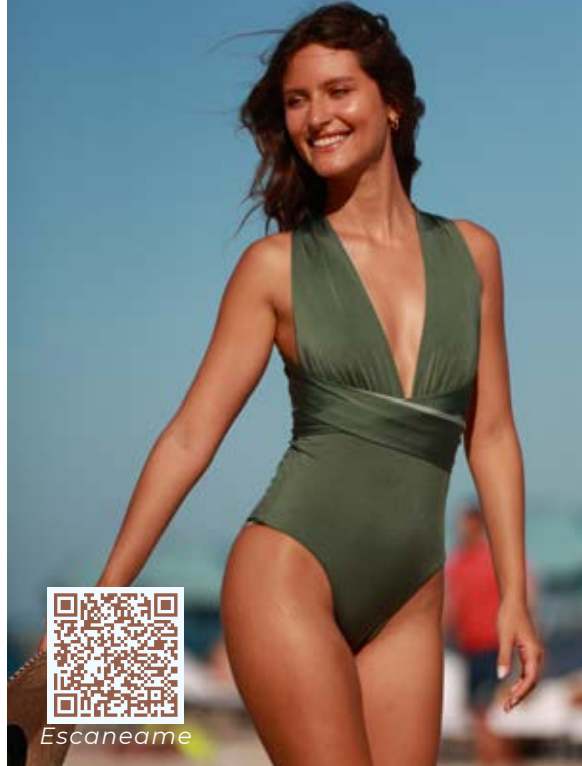

SW13
Vestido de Baño Entero
Swimsuit

S-M-L

Nylon - suave, fresco
Nylon - soft, cool

Blanco
White

Negro
Black

Terracota
Terracotta

Verde Militar
Military Green

Multiformas
Multishapes

Reversible
Reversible

Escaneame