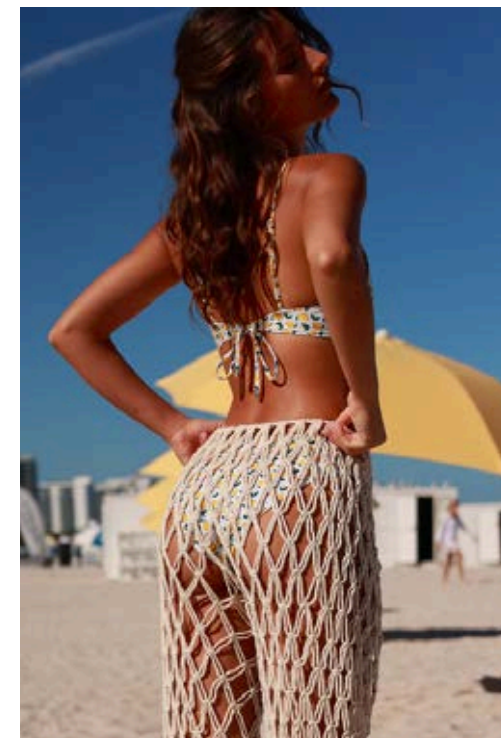

Print Beige
Beige Print

SW475

Top Halter Anna
Anna Top Halter

S-M-L

SW476

Panty full cover
Vittoria
*Vittoria Panty
full cover*

S-M-L